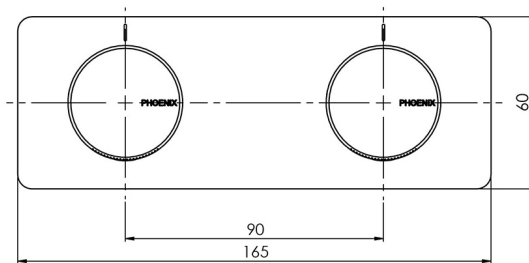

TOI

TOI TWIN SHOWER / WALL MIXER

SPECIFICATIONS

AVAILABLE IN

108-7920-00
Chrome

108-7920-60
Chrome / Matte Black

108-7920-10
Matte Black

108-7920-72
Matte Black / Brushed Rose Gold

Please visit <https://www.phoenixtapware.com.au/warranty> to view the full warranty

While we aim to ensure the specifications shown are correct at time of printing, Phoenix Tapware reserves the right to make modifications without prior notice. Always use the physical product measurements for mark-ups and roughing-in as the line drawing shown may differ from the actual product over time. All measurements are shown in millimetres. Colours may vary from image shown.