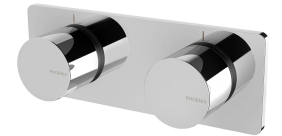

TOI

TOI TWIN SHOWER / WALL MIXER

SPECIFICATIONS

AVAILABLE IN

108-7920-00
Chrome

108-7920-60
Chrome / Matte Black

108-7920-10
Matte Black

108-7920-72
Matte Black / Brushed Rose Gold