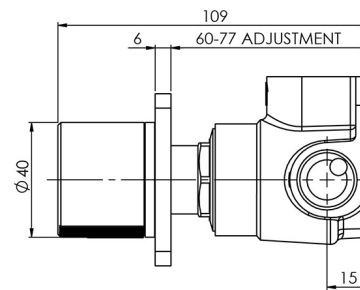

TOI

TOI TWIN SHOWER / WALL MIXER

SPECIFICATIONS

AVAILABLE IN

108-7920-00
Chrome

108-7920-60
Chrome / Matte Black

108-7920-10
Matte Black

108-7920-72
Matte Black / Brushed Rose Gold

Please visit <https://www.phoenixtapware.com.au/warranty> to view the full warranty

While we aim to ensure the specifications shown are correct at time of printing, Phoenix Tapware reserves the right to make modifications without prior notice. Always use the physical product measurements for mark-ups and roughing-in as the line drawing shown may differ from the actual product over time. All measurements are shown in millimetres. Colours may vary from image shown.