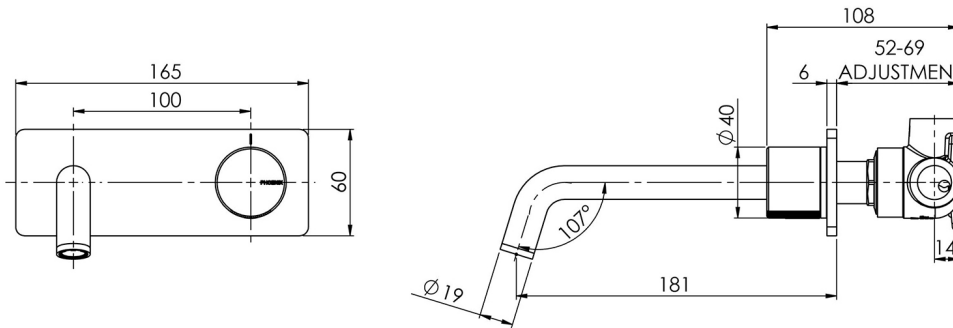

## TOI WALL BASIN / BATH MIXER SET 180MM

## SPECIFICATIONS

Please visit <https://www.phoenixtapware.com.au/warranty> to view the full warranty

While we aim to ensure the specifications shown are correct at time of printing, Phoenix Tapware reserves the right to make modifications without prior notice. Always use the physical product measurements for mark-ups and roughing-in as the line drawing shown may differ from the actual product over time. All measurements are shown in millimetres. Colours may vary from image shown.