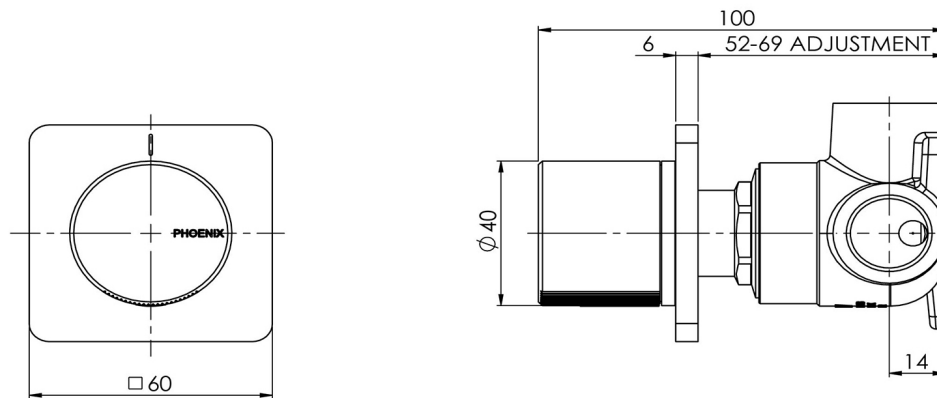

TOI

TOI SHOWER / WALL MIXER

SPECIFICATIONS

AVAILABLE IN

108-7800-00
Chrome

108-7800-60
Chrome / Matte Black

108-7800-10
Matte Black

108-7800-72
Matte Black / Brushed Rose Gold

Please visit <https://www.phoenixtapware.com.au/warranty> to view the full warranty

While we aim to ensure the specifications shown are correct at time of printing, Phoenix Tapware reserves the right to make modifications without prior notice. Always use the physical product measurements for mark-ups and roughing-in as the line drawing shown may differ from the actual product over time. All measurements are shown in millimetres. Colours may vary from image shown.