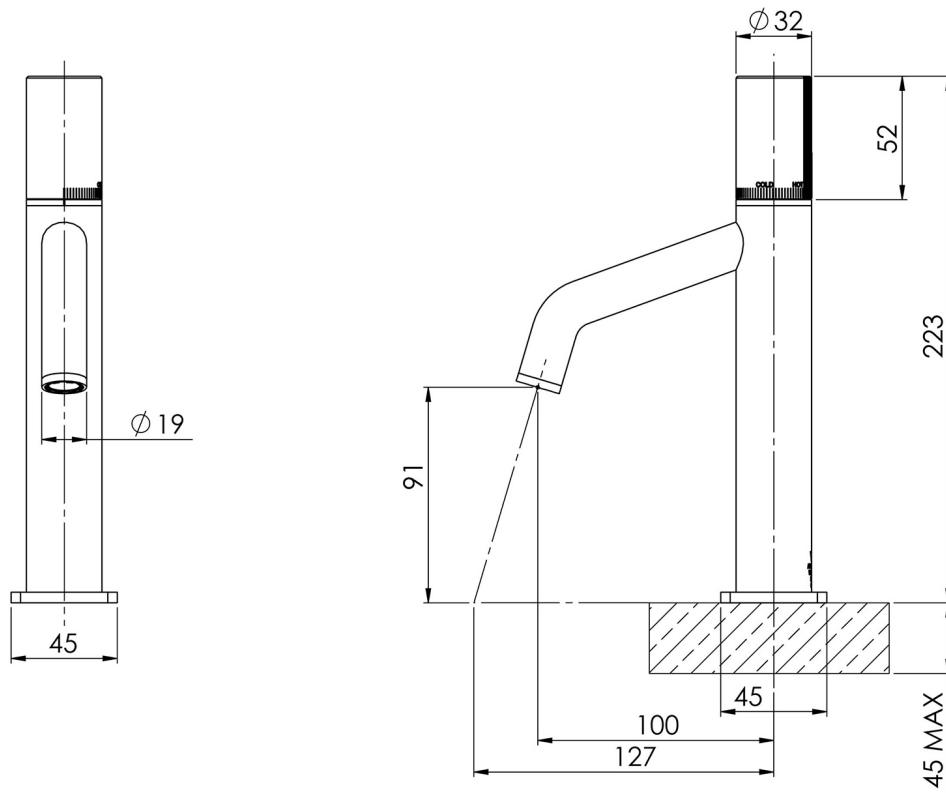

TOI

TOI BASIN MIXER

SPECIFICATIONS

AVAILABLE IN

108-7700-00
Chrome

108-7700-60
Chrome / Matte Black

108-7700-10
Matte Black

108-7700-72
Matte Black / Brushed Rose Gold

Please visit <https://www.phoenixtapware.com.au/warranty> to view the full warranty

While we aim to ensure the specifications shown are correct at time of printing, Phoenix Tapware reserves the right to make modifications without prior notice. Always use the physical product measurements for mark-ups and roughing-in as the line drawing shown may differ from the actual product over time. All measurements are shown in millimetres. Colours may vary from image shown.