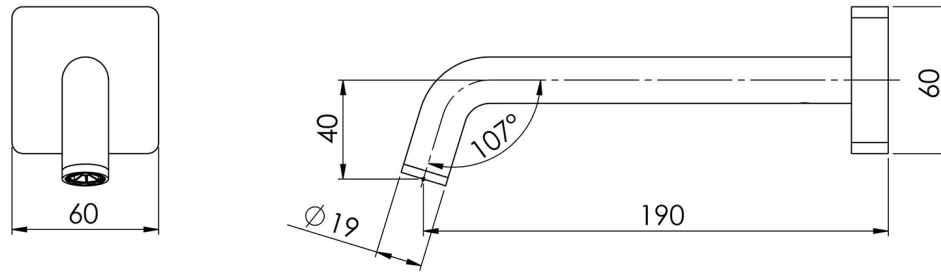

TOI

TOI WALL BATH OUTLET 180MM

SPECIFICATIONS

AVAILABLE IN

108-7620-00
Chrome

108-7620-10
Matte Black

108-7620-72
Matte Black / Brushed Rose Gold

INFORMATION

Temperature Rating
1 - 75°C

Pressure Rating
150 - 500kPa

MAINTENANCE AND CARE:

- All surfaces should be cleaned with mild liquid detergent or soap and water.
- Do not use cream cleaners or citrus based cleaning products, as they are abrasive.
- Use of unsuitable cleaning agents may damage the surface.
- Any damage caused in this way will not be covered by warranty.

Please visit <https://www.phoenixtapware.com.au/warranty> to view the full warranty

While we aim to ensure the specifications shown are correct at time of printing, Phoenix Tapware reserves the right to make modifications without prior notice. Always use the physical product measurements for mark-ups and roughing-in as the line drawing shown may differ from the actual product over time. All measurements are shown in millimetres. Colours may vary from image shown.

Ph: +61 3 9780 4200
17/08/2022
phoenixtapware.com.au