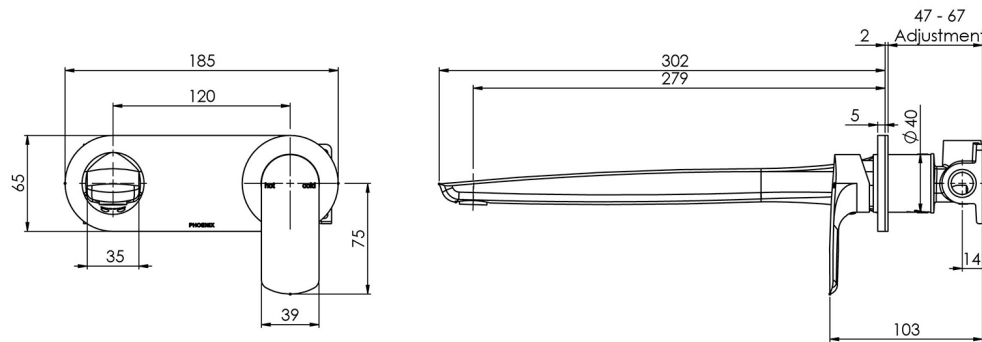

SUBI

SUBI WALL BATH MIXER SET 280MM

SPECIFICATIONS

AVAILABLE IN

10576122C
Chrome

INFORMATION

Temperature Rating
1 - 75°C

Pressure Rating
150 - 500kPa

Please visit <https://www.phoenixtapware.com.au/warranty> to view the full warranty

While we aim to ensure the specifications shown are correct at time of printing, Phoenix Tapware reserves the right to make modifications without prior notice. Always use the physical product measurements for mark-ups and roughing-in as the line drawing shown may differ from the actual product over time. All measurements are shown in millimetres. Colours may vary from image shown.