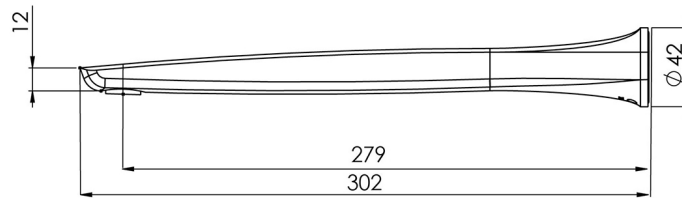

SUBI

SUBI WALL BATH OUTLET 280MM

SPECIFICATIONS

AVAILABLE IN

10512162C
Chrome

INFORMATION

Temperature Rating
1 - 75°C

Pressure Rating
150 - 500kPa

MAINTENANCE AND CARE:

- All surfaces should be cleaned with mild liquid detergent or soap and water.
- Do not use cream cleaners or citrus based cleaning products, as they are abrasive.
- Use of unsuitable cleaning agents may damage the surface.
- Any damage caused in this way will not be covered by warranty.

Please visit <https://www.phoenixtapware.com.au/warranty> to view the full warranty