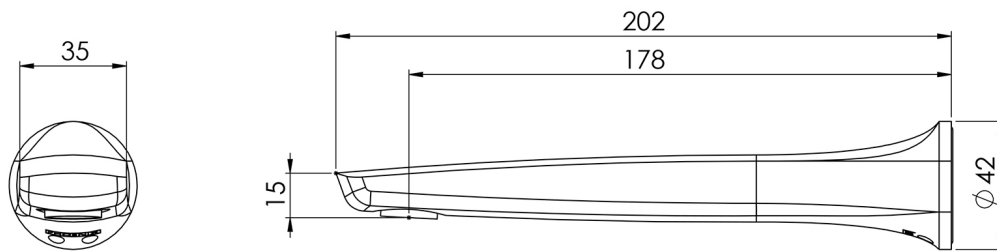

SUBI

SUBI WALL BATH OUTLET 180MM

SPECIFICATIONS

AVAILABLE IN

10512160C
Chrome

INFORMATION

Temperature Rating
1 - 75°C

Pressure Rating
150 - 500kPa

MAINTENANCE AND CARE:

- All surfaces should be cleaned with mild liquid detergent or soap and water.
- Do not use cream cleaners or citrus based cleaning products, as they are abrasive.
- Use of unsuitable cleaning agents may damage the surface.
- Any damage caused in this way will not be covered by warranty.

Please visit <https://www.phoenixtapware.com.au/warranty> to view the full warranty