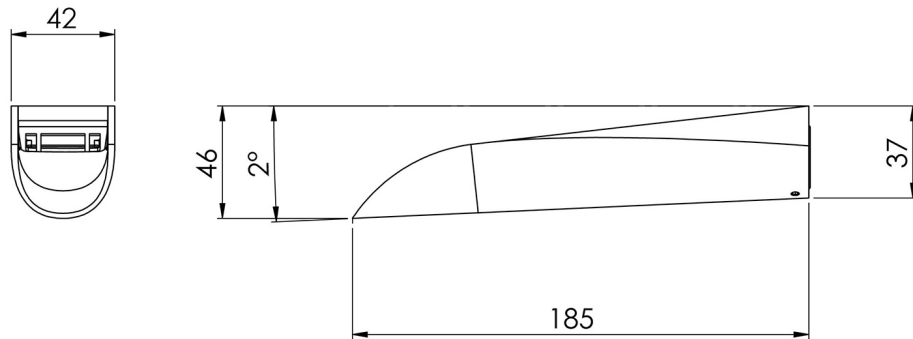

NARA

NARA WALL BATH OUTLET 185MM

SPECIFICATIONS

AVAILABLE IN

101-7620-00
Chrome

INFORMATION

Temperature Rating
1 - 75°C

Pressure Rating
150 - 500kPa