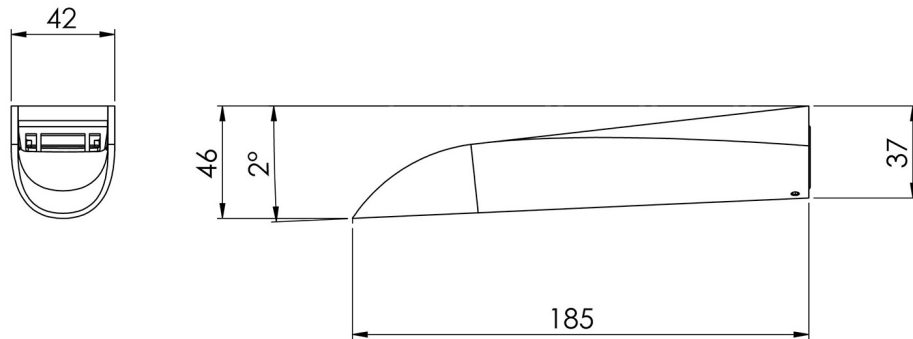

NARA

NARA WALL BASIN OUTLET 185MM

SPECIFICATIONS

AVAILABLE IN

101-7610-00
Chrome

INFORMATION

Temperature Rating
1 - 75°C

Pressure Rating
150 - 500kPa

MAINTENANCE AND CARE:

- All surfaces should be cleaned with mild liquid detergent or soap and water.
- Do not use cream cleaners or citrus based cleaning products, as they are abrasive.
- Use of unsuitable cleaning agents may damage the surface.
- Any damage caused in this way will not be covered by warranty.

Please visit <https://www.phoenixtapware.com.au/warranty> to view the full warranty