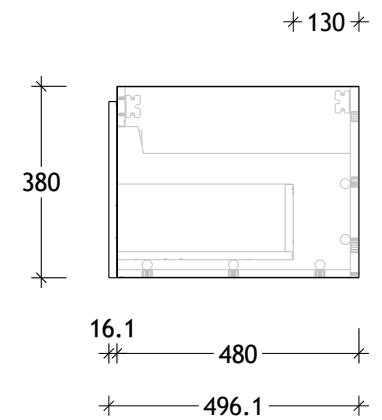

NAME:	SUSL1200WHL
SIZE:	1200
WK/WH:	WALL HUNG
CONFIGURATION:	LEFT BOWL

PLEASE NOTE: Do not perform any plumbing rough in prior to taking delivery of your vanity, as all measurements are nominal and are subject to change. Measure exact locations from your vanity once it is on site.

NAME:	SUSL1200WHC
SIZE:	1200
WK/WH:	WALL HUNG
CONFIGURATION:	CENTRE BOWL

PLEASE NOTE: Do not perform any plumbing rough in prior to taking delivery of your vanity, as all measurements are nominal and are subject to change. Measure exact locations from your vanity once it is on site.