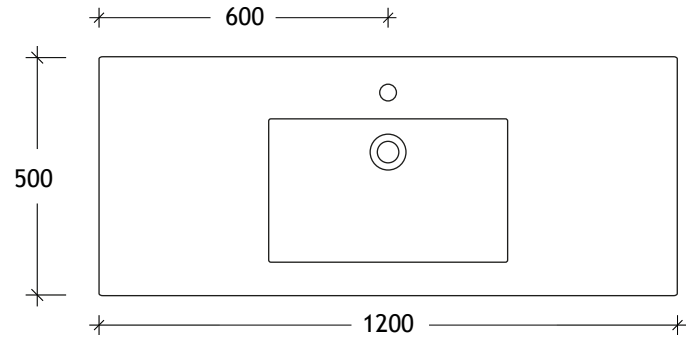

NAME:	SUSL1200WHL
SIZE:	1200
WK/WH:	WALL HUNG
CONFIGURATION:	LEFT BOWL

PLEASE NOTE: Do not perform any plumbing rough in prior to taking delivery of your vanity, as all measurements are nominal and are subject to change. Measure exact locations from your vanity once it is on site.

NAME:	SUSL1200WHC
SIZE:	1200
WK/WH:	WALL HUNG
CONFIGURATION:	CENTRE BOWL

PLEASE NOTE: Do not perform any plumbing rough in prior to taking delivery of your vanity, as all measurements are nominal and are subject to change. Measure exact locations from your vanity once it is on site.