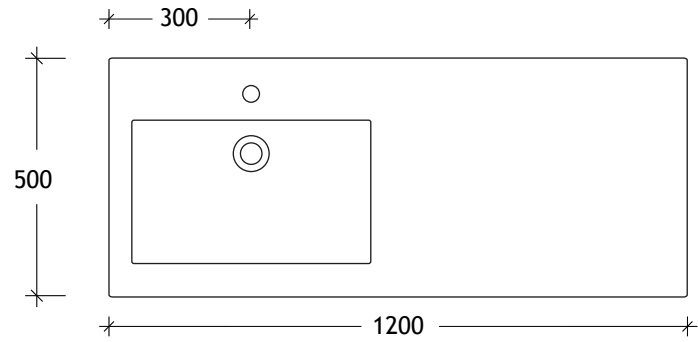

NAME:	SUSL1200WHL
SIZE:	1200
WK/WH:	WALL HUNG
CONFIGURATION:	LEFT BOWL

PLEASE NOTE: Do not perform any plumbing rough in prior to taking delivery of your vanity, as all measurements are nominal and are subject to change. Measure exact locations from your vanity once it is on site.

NAME:	SUSL1200WHC
SIZE:	1200
WK/WH:	WALL HUNG
CONFIGURATION:	CENTRE BOWL

PLEASE NOTE: Do not perform any plumbing rough in prior to taking delivery of your vanity, as all measurements are nominal and are subject to change. Measure exact locations from your vanity once it is on site.