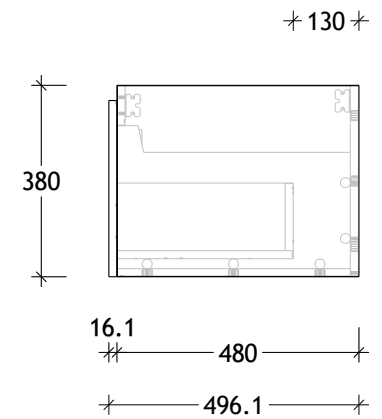

NAME:	SUSL1200WHL
SIZE:	1200
WK/WH:	WALL HUNG
CONFIGURATION:	LEFT BOWL

PLEASE NOTE: Do not perform any plumbing rough in prior to taking delivery of your vanity, as all measurements are nominal and are subject to change. Measure exact locations from your vanity once it is on site.

NAME:	SUSL1200WHC
SIZE:	1200
WK/WH:	WALL HUNG
CONFIGURATION:	CENTRE BOWL

PLEASE NOTE: Do not perform any plumbing rough in prior to taking delivery of your vanity, as all measurements are nominal and are subject to change. Measure exact locations from your vanity once it is on site.