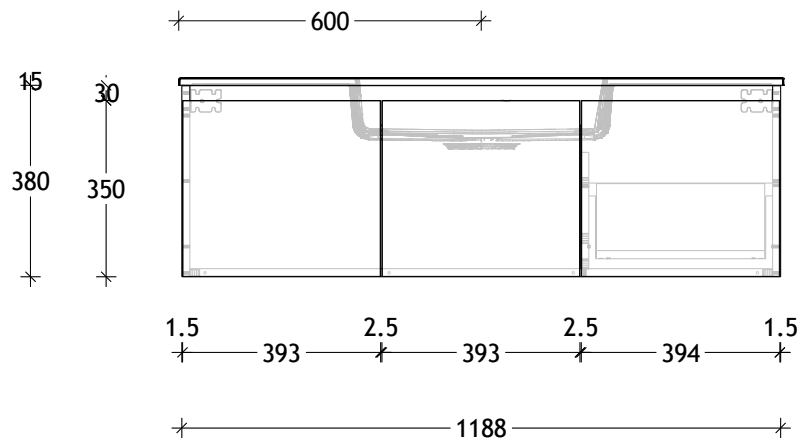

NAME:	SUSL1200WHL
SIZE:	1200
WK/WH:	WALL HUNG
CONFIGURATION:	LEFT BOWL

PLEASE NOTE: Do not perform any plumbing rough in prior to taking delivery of your vanity, as all measurements are nominal and are subject to change. Measure exact locations from your vanity once it is on site.

NAME:	SUSL1200WHC
SIZE:	1200
WK/WH:	WALL HUNG
CONFIGURATION:	CENTRE BOWL

PLEASE NOTE: Do not perform any plumbing rough in prior to taking delivery of your vanity, as all measurements are nominal and are subject to change. Measure exact locations from your vanity once it is on site.