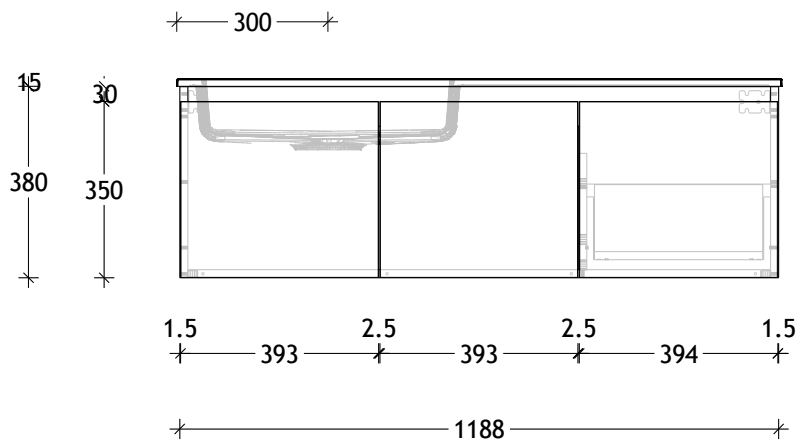

NAME:	SUSL1200WHL
SIZE:	1200
WK/WH:	WALL HUNG
CONFIGURATION:	LEFT BOWL

PLEASE NOTE: Do not perform any plumbing rough in prior to taking delivery of your vanity, as all measurements are nominal and are subject to change. Measure exact locations from your vanity once it is on site.

NAME:	SUSL1200WHC
SIZE:	1200
WK/WH:	WALL HUNG
CONFIGURATION:	CENTRE BOWL

PLEASE NOTE: Do not perform any plumbing rough in prior to taking delivery of your vanity, as all measurements are nominal and are subject to change. Measure exact locations from your vanity once it is on site.