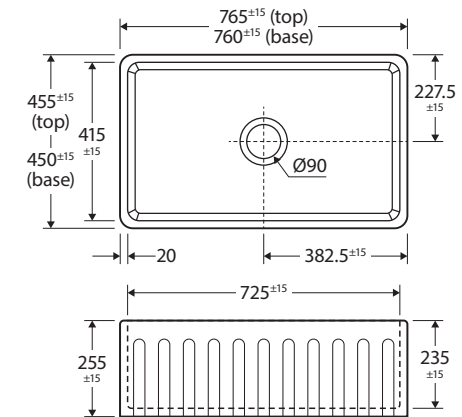

Olivia

SINGLE BUTLER SINK

MEDIUM

Features

- Fluted or flat front surface (reversible)
- Glazed on all sides
- Made from fine fire clay ceramic using high quality European materials
- Requires basket waste (A3SS/A3CM/A3RB; sold separately)
- Undermount or flushmount installation
- Capacity: 66L

While we aim to ensure specifications are correct at the time of publication, Fienza reserves the right to make modifications without prior notice. Physical colour may vary from image shown. All measurements are shown in millimetres. For fire clay ceramic products, please allow +/- 15 mm tolerance for manufacturing variance. Always use physical product measurements for mark-ups and roughing-in as the technical drawing may differ from actual product received.