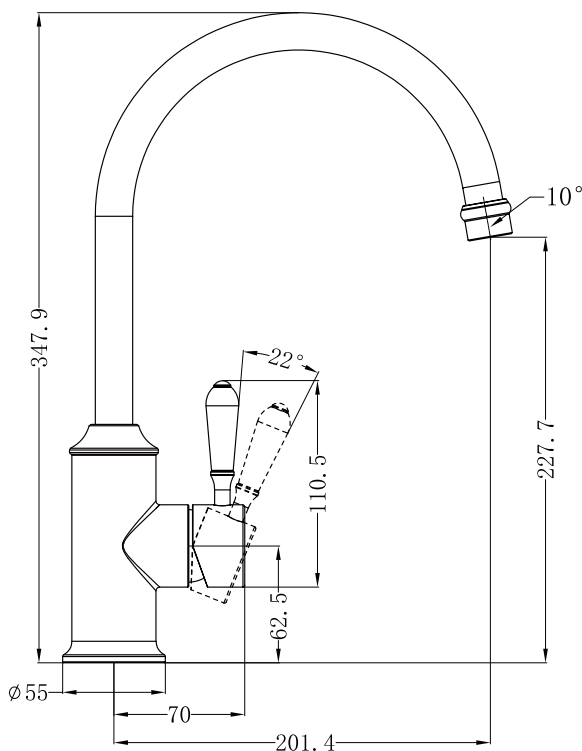

### PACKING INCLUDES

- 1x pull out sink mixer
- 1x triangular support
- 1x counter weight
- 1x hose tail
- 2x flexible hose
- 1x threaded pipe kit
- 1x allen key

Dimensions are nominal measurements only.