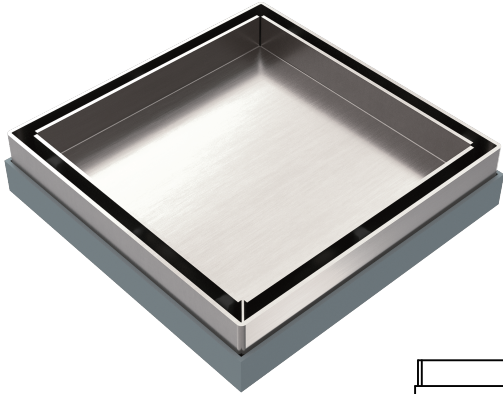

Tile Insert Floor Waste 50mm Outlet

SPECIFICATION

PRODUCT CODE	FW001
MATERIAL	304 stainless steel
SIZE	100*100*45mm
WATERMARK LICENSE	WM-032203
WARRANTY	10 years warranty

AVAILABLE FINISH

	GUN METAL NRFW001GM		BRUSHED NICKEL NRFW001BN
	BRUSHED BRONZE NRFW001BZ		BRUSHED GOLD NRFW001BG
	MATTE BLACK NRFW001MB		

Tile Insert Floor Waste 100mm Outlet

SPECIFICATION

PRODUCT CODE	FW002
MATERIAL	304 stainless steel
SIZE	130*130*43mm
WATERMARK LICENSE	WM-032203
WARRANTY	10 years warranty

AVAILABLE FINISH

	GUN METAL NRFW002GM		BRUSHED NICKEL NRFW002BN
	BRUSHED BRONZE NRFW002BZ		BRUSHED GOLD NRFW002BG
	MATTE BLACK NRFW002MB		