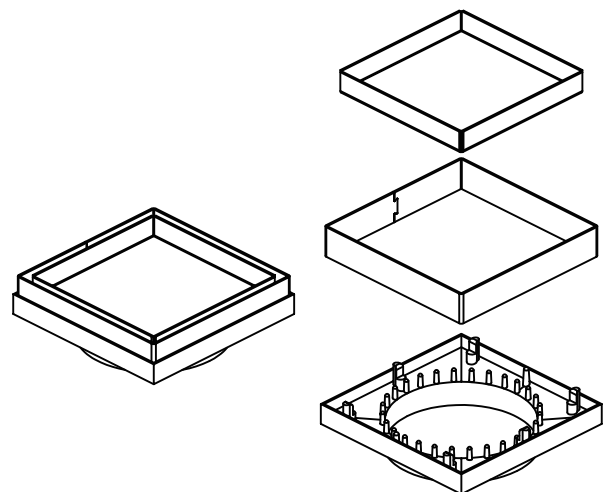

Tile Insert Floor Waste 50mm Outlet

SPECIFICATION

PRODUCT CODE	FW001
MATERIAL	304 stainless steel
SIZE	100*100*45mm
WATERMARK LICENSE	WM-032203
WARRANTY	10 years warranty

AVAILABLE FINISH

	GUN METAL NRFW001GM		BRUSHED NICKEL NRFW001BN
	BRUSHED BRONZE NRFW001BZ		BRUSHED GOLD NRFW001BG
	MATTE BLACK NRFW001MB		

Tile Insert Floor Waste 100mm Outlet

SPECIFICATION

PRODUCT CODE	FW002
MATERIAL	304 stainless steel
SIZE	130*130*43mm
WATERMARK LICENSE	WM-032203
WARRANTY	10 years warranty

AVAILABLE FINISH

	GUN METAL NRFW002GM		BRUSHED NICKEL NRFW002BN
	BRUSHED BRONZE NRFW002BZ		BRUSHED GOLD NRFW002BG
	MATTE BLACK NRFW002MB		