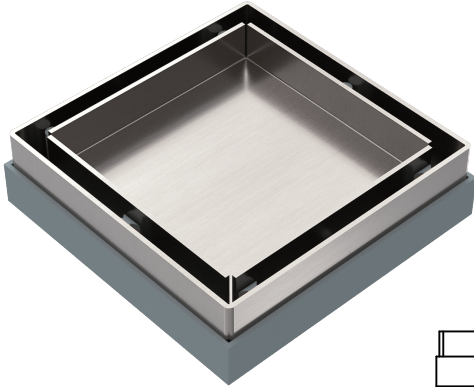

Tile Insert Floor Waste 50mm Outlet

SPECIFICATION

PRODUCT CODE	FW001
MATERIAL	304 stainless steel
SIZE	100*100*45mm
WATERMARK LICENSE	WM-032203
WARRANTY	10 years warranty

AVAILABLE FINISH

	GUN METAL NRFW001GM		BRUSHED NICKEL NRFW001BN
	BRUSHED BRONZE NRFW001BZ		BRUSHED GOLD NRFW001BG
	MATTE BLACK NRFW001MB		

Tile Insert Floor Waste 100mm Outlet

SPECIFICATION

PRODUCT CODE	FW002
MATERIAL	304 stainless steel
SIZE	130*130*43mm
WATERMARK LICENSE	WM-032203
WARRANTY	10 years warranty

AVAILABLE FINISH

	GUN METAL NRFW002GM		BRUSHED NICKEL NRFW002BN
	BRUSHED BRONZE NRFW002BZ		BRUSHED GOLD NRFW002BG
	MATTE BLACK NRFW002MB		