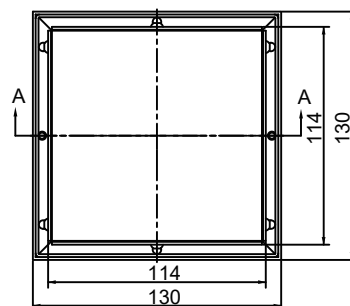

Tile Insert Floor Waste 50mm Outlet

SPECIFICATION

PRODUCT CODE	FW001
MATERIAL	304 stainless steel
SIZE	100*100*45mm
WATERMARK LICENSE	WM-032203
WARRANTY	10 years warranty

AVAILABLE FINISH

	GUN METAL NRFW001GM		BRUSHED NICKEL NRFW001BN
	BRUSHED BRONZE NRFW001BZ		BRUSHED GOLD NRFW001BG
	MATTE BLACK NRFW001MB		

Tile Insert Floor Waste 100mm Outlet

SPECIFICATION

PRODUCT CODE	FW002
MATERIAL	304 stainless steel
SIZE	130*130*43mm
WATERMARK LICENSE	WM-032203
WARRANTY	10 years warranty

AVAILABLE FINISH

	GUN METAL NRFW002GM		BRUSHED NICKEL NRFW002BN
	BRUSHED BRONZE NRFW002BZ		BRUSHED GOLD NRFW002BG
	MATTE BLACK NRFW002MB		