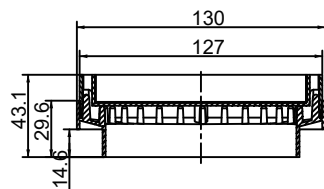

Tile Insert Floor Waste 50mm Outlet

SPECIFICATION

PRODUCT CODE	FW001
MATERIAL	304 stainless steel
SIZE	100*100*45mm
WATERMARK LICENSE	WM-032203
WARRANTY	10 years warranty

AVAILABLE FINISH

	GUN METAL NRFW001GM		BRUSHED NICKEL NRFW001BN
	BRUSHED BRONZE NRFW001BZ		BRUSHED GOLD NRFW001BG
	MATTE BLACK NRFW001MB		

Tile Insert Floor Waste 100mm Outlet

SPECIFICATION

PRODUCT CODE	FW002
MATERIAL	304 stainless steel
SIZE	130*130*43mm
WATERMARK LICENSE	WM-032203
WARRANTY	10 years warranty

AVAILABLE FINISH

	GUN METAL NRFW002GM		BRUSHED NICKEL NRFW002BN
	BRUSHED BRONZE NRFW002BZ		BRUSHED GOLD NRFW002BG
	MATTE BLACK NRFW002MB		