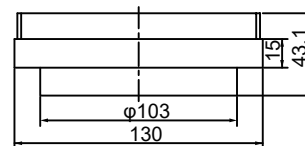

Tile Insert Floor Waste 50mm Outlet

SPECIFICATION

PRODUCT CODE	FW001
MATERIAL	304 stainless steel
SIZE	100*100*45mm
WATERMARK LICENSE	WM-032203
WARRANTY	10 years warranty

AVAILABLE FINISH

	GUN METAL NRFW001GM		BRUSHED NICKEL NRFW001BN
	BRUSHED BRONZE NRFW001BZ		BRUSHED GOLD NRFW001BG
	MATTE BLACK NRFW001MB		

Tile Insert Floor Waste 100mm Outlet

SPECIFICATION

PRODUCT CODE	FW002
MATERIAL	304 stainless steel
SIZE	130*130*43mm
WATERMARK LICENSE	WM-032203
WARRANTY	10 years warranty

AVAILABLE FINISH

	GUN METAL NRFW002GM		BRUSHED NICKEL NRFW002BN
	BRUSHED BRONZE NRFW002BZ		BRUSHED GOLD NRFW002BG
	MATTE BLACK NRFW002MB		