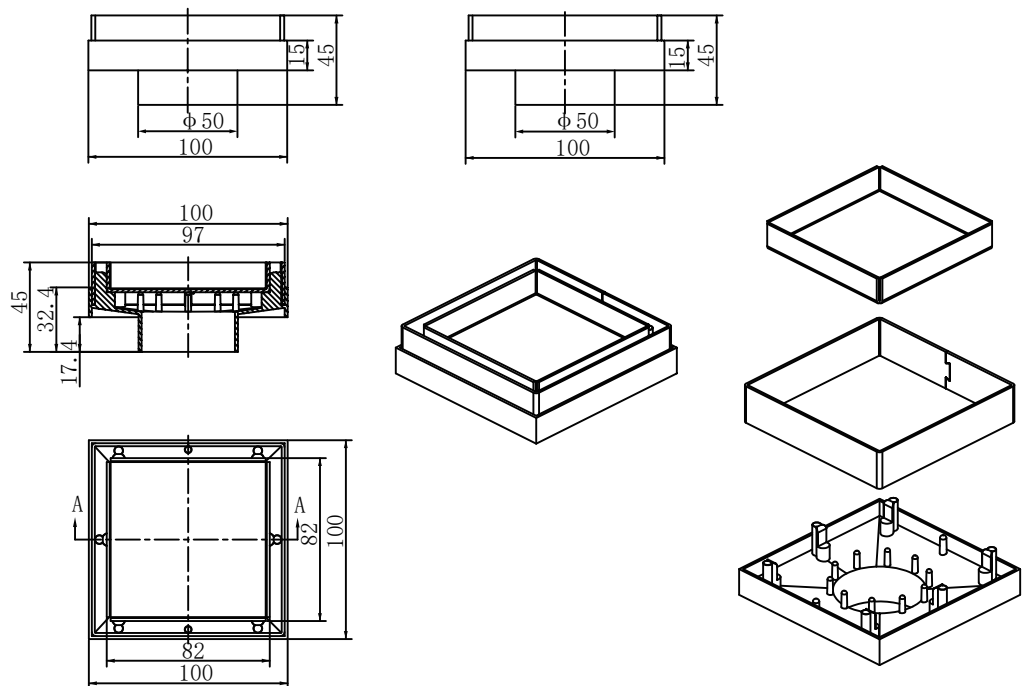

Tile Insert Floor Waste 50mm Outlet

SPECIFICATION

PRODUCT CODE	FW001
MATERIAL	304 stainless steel
SIZE	100*100*45mm
WATERMARK LICENSE	WM-032203
WARRANTY	10 years warranty

AVAILABLE FINISH

	GUN METAL NRFW001GM		BRUSHED NICKEL NRFW001BN
	BRUSHED BRONZE NRFW001BZ		BRUSHED GOLD NRFW001BG
	MATTE BLACK NRFW001MB		

Tile Insert Floor Waste 100mm Outlet

SPECIFICATION

PRODUCT CODE	FW002
MATERIAL	304 stainless steel
SIZE	130*130*43mm
WATERMARK LICENSE	WM-032203
WARRANTY	10 years warranty

AVAILABLE FINISH

	GUN METAL NRFW002GM		BRUSHED NICKEL NRFW002BN
	BRUSHED BRONZE NRFW002BZ		BRUSHED GOLD NRFW002BG
	MATTE BLACK NRFW002MB		