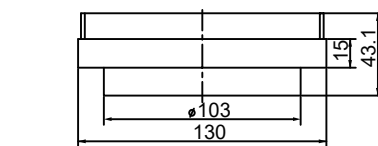

Tile Insert Floor Waste 50mm Outlet

SPECIFICATION

PRODUCT CODE	FW001
MATERIAL	304 stainless steel
SIZE	100*100*45mm
WATERMARK LICENSE	WM-032203
WARRANTY	10 years warranty

AVAILABLE FINISH

	GUN METAL NRFW001GM		BRUSHED NICKEL NRFW001BN
	BRUSHED BRONZE NRFW001BZ		BRUSHED GOLD NRFW001BG
	MATTE BLACK NRFW001MB		

Tile Insert Floor Waste 100mm Outlet

SPECIFICATION

PRODUCT CODE	FW002
MATERIAL	304 stainless steel
SIZE	130*130*43mm
WATERMARK LICENSE	WM-032203
WARRANTY	10 years warranty

AVAILABLE FINISH

	GUN METAL NRFW002GM		BRUSHED NICKEL NRFW002BN
	BRUSHED BRONZE NRFW002BZ		BRUSHED GOLD NRFW002BG
	MATTE BLACK NRFW002MB		