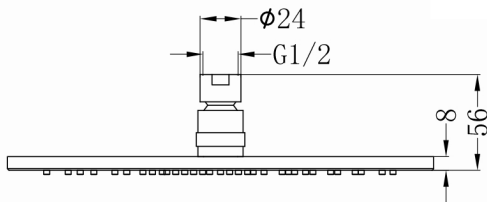

Nero

ROUND SHOWER HEAD

SPECIFICATION

PRODUCT CODE	ROA1001
WELS RATING	3 STAR 9L/MIN
WATERMARK LICENSE	WMK25715
TEMPERATURE RATING	MIN 1°C-MAX 75°C
PRESSURE RATING	MIN 150KPa-MAX 500KPa

FINISH

	ROA1001CH	chrome
	ROA1001BRG	brushed rose gold
	ROA1001MB	matte black
	ROA1001BN	brushed nickel
	ROA1001GM	gun metal
	ROA1001BG	brushed gold

PACKAGING INCLUDES

- 1x shower head

Dimensions are nominal measurements only.

Versions:2019.11.26

www.nerotapware.com.au