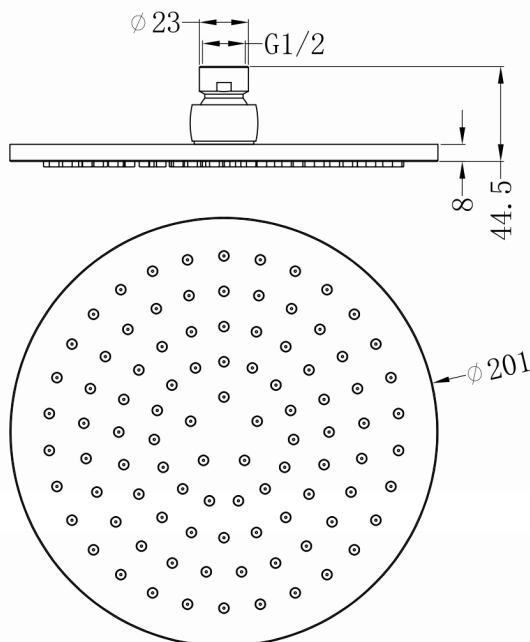

ROUND SHOWER HEAD

Dimensions are nominal measurements only.

SPECIFICATION

PRODUCT CODE	ROA0802
WELS RATING	3 STAR 9L/MIN
WATERMARK LICENSE	WMK25715
TEMPERATURE RATING	MIN 1°C-MAX 75°C
PRESSURE RATING	MIN 150KPa-MAX 500KPa