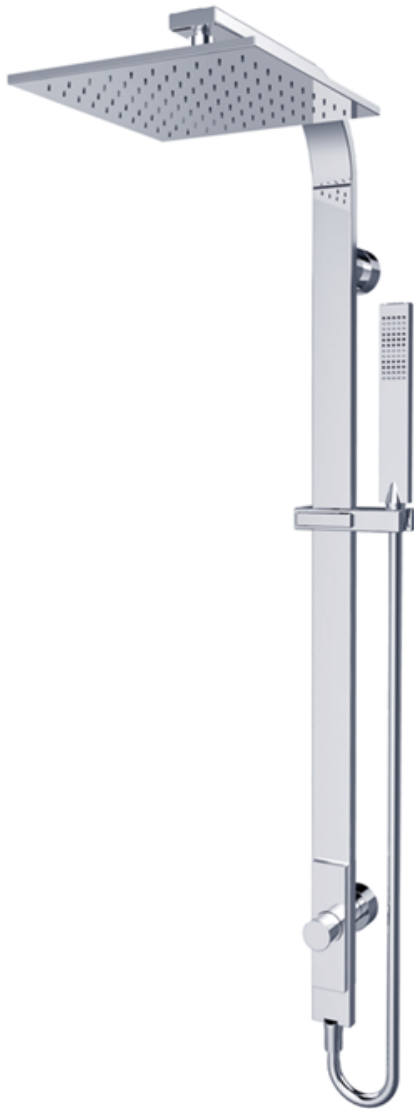

Nero

SQUARE SHOWER SET

SPECIFICATION

PRODUCT CODE	YSW2813-05C
WELS RATING	3 STAR 8.5L/MIN
WATERMARK LICENSE	WM-060093
TEMPERATURE RATING	MIN 1°C-MAX 75°C
PRESSURE RATING	MIN 150KPa-MAX 500KPa

FINISH

	NR281305cCH	chrome
	NR281305cMB	matte black

PACKAGING INCLUDES

- 1x shower arm
- 1x shower rail
- 1x diverter
- 1x thread adapter
- 1x shower head
- 1x handle shower
- 1x handle shower holder
- 1x shower hose
- 1x bracket
- 1x installation kit

Dimensions are nominal measurements only.