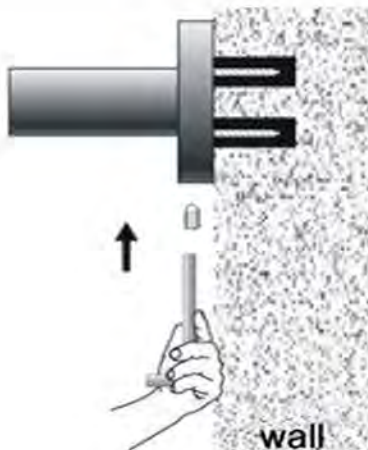

PACKAGING INCLUDES

- 1x double towel rail
- 1x installation kit

Dimensions are nominal measurements only.

Versions: 2019.12

www.nerotapware.com.au

INSTALL INSTRUCTION

1. Put the fixing blocks (piece) over on the right place on the wall , and stay level, use marking pen through the holes of fixing block to mark out fixing spots on the wall. Then drill holes by electric hand drill with 6mm drilling bit on the spots.

2. Put the expansion plugs into the wall by hammer.

3. Put fixing block cover on the holes and fix firmly by expansion screws.

4. Put the base of bathroom accessory cover on the fixing blocks.

5. Screw grub screws into the base, make it against to the fixing block tight and firm.