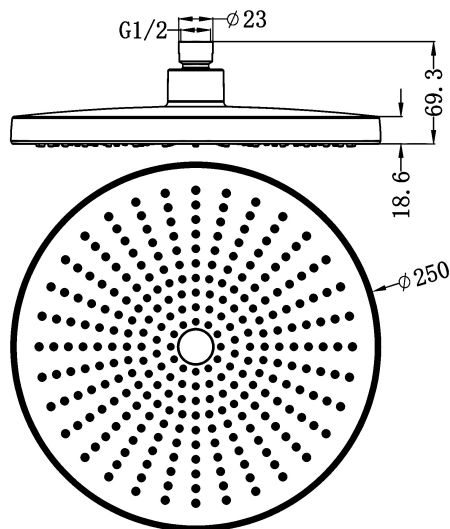

Nero

Shower Head

SPECIFICATION

| | |
|--------------------|-----------------------|
| PRODUCT CODE | 508079 |
| WELS RATING | 2Star 10.5L/Min |
| WATERMARK LICENSE | WM-060093 |
| TEMPERATURE RATING | Min 1°C-Max 75°C |
| PRESSURE RATING | Min 150KPa-Max 500Kpa |

PACKING INCLUDES

-1x shower head