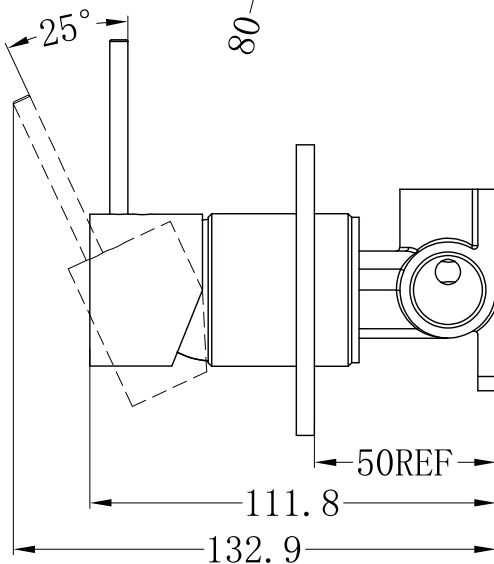

## Mecca Shower Mixer

Dimensions are nominal measurements only.

Versions: 2021.11

## SPECIFICATION

PRODUCT CODE	YSW2219-09B
WELS RATING	N/A
WATERMARK LICENSE	WM-060073
TEMPERATURE RATING	MIN 1°C-MAX 75°C
PRESSURE RATING	MIN 150KPa-MAX 500KPa

## Installation Instruction

1. Fix body on noggin and ensure installation depth is 51-68mm from noggin to ceramic tile.
2. Connect cold water hose and hot water hose and test for leakage.
3. Install plasterboard and ceramic tile after drilling a  $\phi 50$  hole according to above picture.

4. Remove the plastic sleeve of body.

5. Install plate and handle.