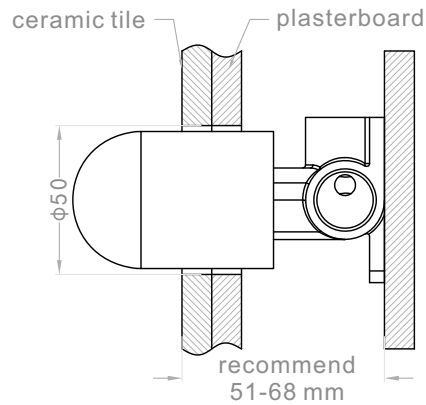

## PACKING INCLUDES

- 1x body set
- 1x handle
- 1x plate
- 1x accessories pouch

## Installation Instruction

1. Fix body on noggin and ensure installation depth is 51-68mm from noggin to ceramic tile.
2. Connect cold water hose and hot water hose and test for leakage.
3. Install plasterboard and ceramic tile after drilling a  $\phi 50$  hole according to above picture.