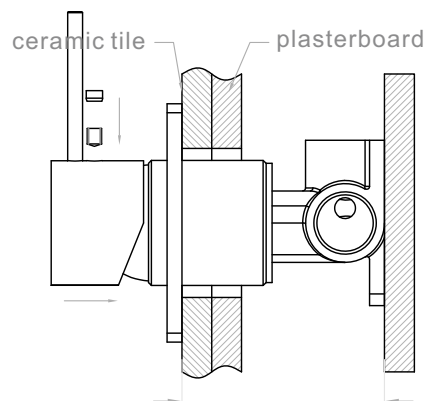

## PACKING INCLUDES

- 1x body set
- 1x handle
- 1x plate
- 1x accessories pouch

## Installation Instruction

1. Fix body on noggin and ensure installation depth is 51-68mm from noggin to ceramic tile.
2. Connect cold water hose and hot water hose and test for leakage.
3. Install plasterboard and ceramic tile after drilling a  $\phi 50$  hole according to above picture.

4. Remove the plastic sleeve of body.

5. Install plate and handle.