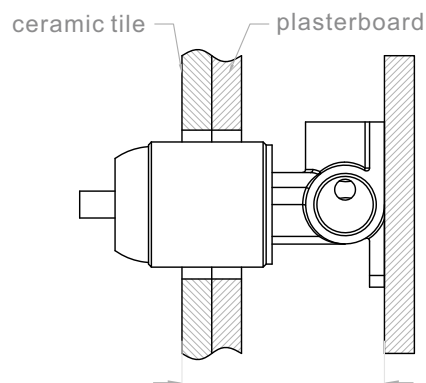

## PACKING INCLUDES

- 1x body set
- 1x handle
- 1x plate
- 1x accessories pouch

## Installation Instruction

1. Fix body on noggin and ensure installation depth is 51-68mm from noggin to ceramic tile.
2. Connect cold water hose and hot water hose and test for leakage.
3. Install plasterboard and ceramic tile after drilling a  $\phi 50$  hole according to above picture.