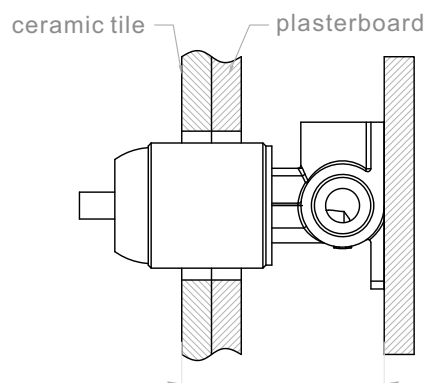

PACKING INCLUDES

- 1x body set
- 1x handle
- 1x plate
- 1x accessories pouch

Installation Instruction

1. Fix body on noggin and ensure installation depth is 51-68mm from noggin to ceramic tile.
2. Connect cold water hose and hot water hose and test for leakage.
3. Install plasterboard and ceramic tile after drilling a $\phi 50$ hole according to above picture.

4. Remove the plastic sleeve of body.

5. Install plate and handle.