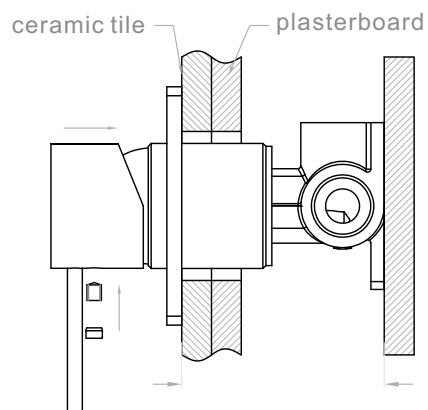

PACKING INCLUDES

- 1x body set
- 1x handle
- 1x plate
- 1x accessories pouch

Installation Instruction

1. Fix body on noggin and ensure installation depth is 51-68mm from noggin to ceramic tile.
2. Connect cold water hose and hot water hose and test for leakage.
3. Install plasterboard and ceramic tile after drilling a $\phi 50$ hole according to above picture.

4. Remove the plastic sleeve of body.

5. Install plate and handle.