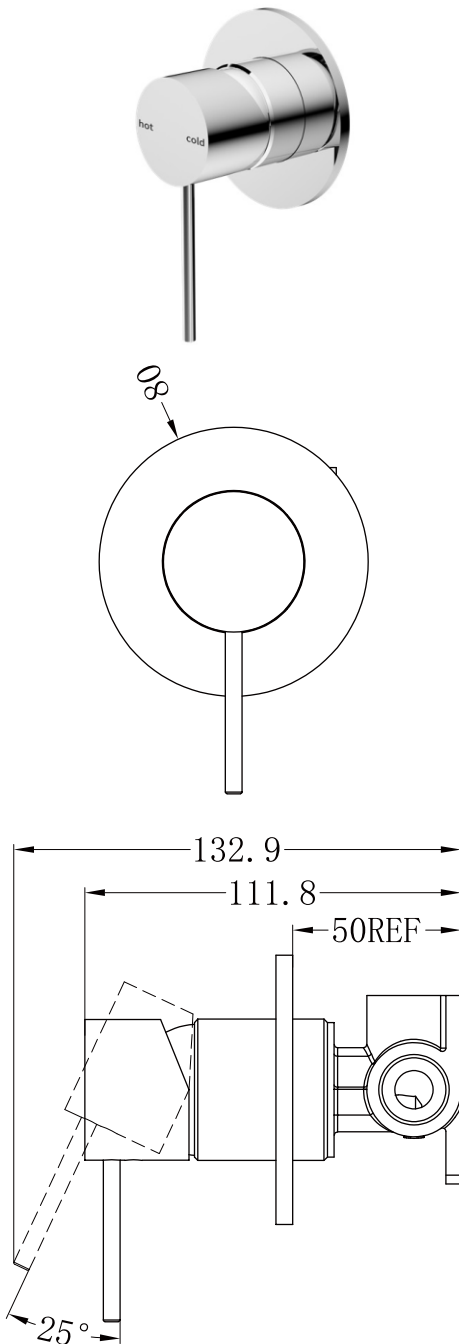

Mecca Shower Mixer

Dimensions are nominal measurements only.

Versions: 2021.11

SPECIFICATION

PRODUCT CODE	YSW2219-09
WELS RATING	N/A
WATERMARK LICENSE	WM-060073
TEMPERATURE RATING	MIN 1°C-MAX 75°C
PRESSURE RATING	MIN 150KPa-MAX 500KPa

PACKING INCLUDES

- 1x body set
- 1x handle
- 1x plate
- 1x accessories pouch

Installation Instruction

1. Fix body on noggin and ensure installation depth is 51-68mm from noggin to ceramic tile.
2. Connect cold water hose and hot water hose and test for leakage.
3. Install plasterboard and ceramic tile after drilling a $\phi 50$ hole according to above picture.

4. Remove the plastic sleeve of body.

5. Install plate and handle.