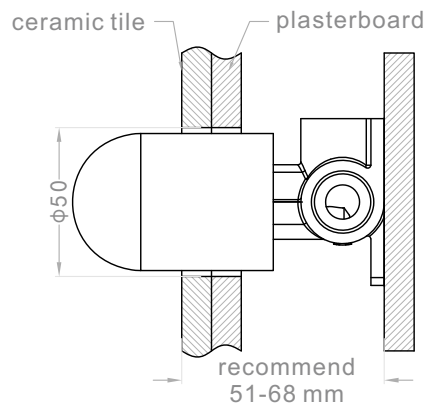

Mecca Shower Mixer

Dimensions are nominal measurements only.

Versions: 2021.11

SPECIFICATION

PRODUCT CODE	YSW2219-09
WELS RATING	N/A
WATERMARK LICENSE	WM-060073
TEMPERATURE RATING	MIN 1°C-MAX 75°C
PRESSURE RATING	MIN 150KPa-MAX 500KPa

PACKING INCLUDES

- 1x body set
- 1x handle
- 1x plate
- 1x accessories pouch

Installation Instruction

1. Fix body on noggin and ensure installation depth is 51-68mm from noggin to ceramic tile.
2. Connect cold water hose and hot water hose and test for leakage.
3. Install plasterboard and ceramic tile after drilling a $\phi 50$ hole according to above picture.

4. Remove the plastic sleeve of body.

5. Install plate and handle.