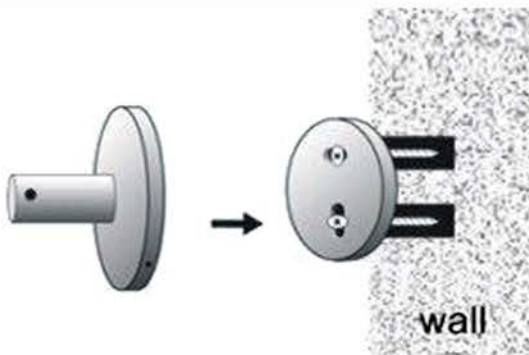

### PACKAGING INCLUDES

- 1x metal shelf
- 1x installation kit

Dimensions are nominal measurements only.

Versions: 2019.12

[www.nerotapware.com.au](http://www.nerotapware.com.au)

## INSTALL INSTRUCTION

1. Put the fixing blocks (piece) over on the right place on the wall , and stay level, use marking pen through the holes of fixing block to mark out fixing spots on the wall. Then drill holes by electric hand drill with 6mm drilling bit on the spots.

2. Put the expansion plugs into the wall by hammer.

3. Put fixing block cover on the holes and fix firmly by expansion screws.

4. Put the base of bathroom accessory cover on the fixing blocks.

5. Screw grub screws into the base, make it against to the fixing block tight and firm.