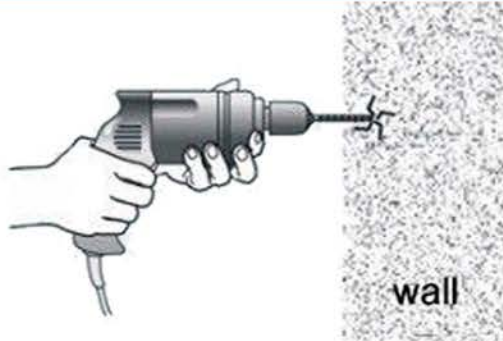

INSTALL INSTRUCTION

1. Put the fixing blocks (piece) over on the right place on the wall , and stay level, use marking pen through the holes of fixing block to mark out fixing spots on the wall. Then drill holes by electric hand drill with 6mm drilling bit on the spots.