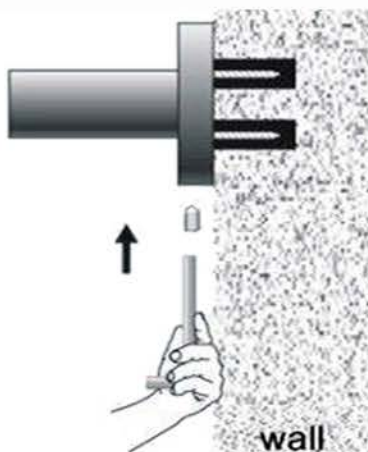

### PACKAGING INCLUDES

- 1x metal shelf
- 1x installation kit

Dimensions are nominal measurements only.

Versions: 2019.12

[www.nerotapware.com.au](http://www.nerotapware.com.au)

## INSTALL INSTRUCTION

1. Put the fixing blocks (piece) over on the right place on the wall , and stay level, use marking pen through the holes of fixing block to mark out fixing spots on the wall. Then drill holes by electric hand drill with 6mm drilling bit on the spots.

2. Put the expansion plugs into the wall by hammer.

3. Put fixing block cover on the holes and fix firmly by expansion screws.

4. Put the base of bathroom accessory cover on the fixing blocks.

5. Screw grub screws into the base, make it against to the fixing block tight and firm.