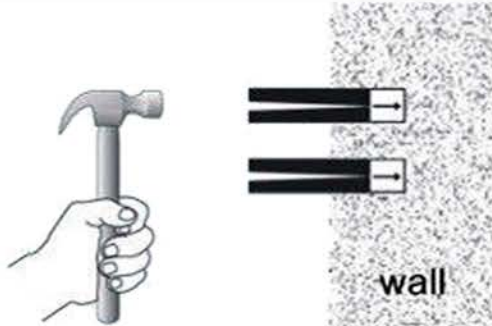

### PACKAGING INCLUDES

- 1x metal shelf
- 1x installation kit

Dimensions are nominal measurements only.

Versions: 2019.12

[www.nerotapware.com.au](http://www.nerotapware.com.au)

## INSTALL INSTRUCTION

1. Put the fixing blocks (piece) over on the right place on the wall , and stay level, use marking pen through the holes of fixing block to mark out fixing spots on the wall. Then drill holes by electric hand drill with 6mm drilling bit on the spots.