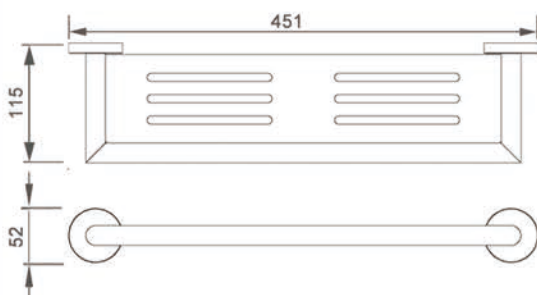

### PACKAGING INCLUDES

- 1x metal shelf
- 1x installation kit

Dimensions are nominal measurements only.

Versions: 2019.12

[www.nerotapware.com.au](http://www.nerotapware.com.au)

## INSTALL INSTRUCTION

1. Put the fixing blocks (piece) over on the right place on the wall , and stay level, use marking pen through the holes of fixing block to mark out fixing spots on the wall. Then drill holes by electric hand drill with 6mm drilling bit on the spots.