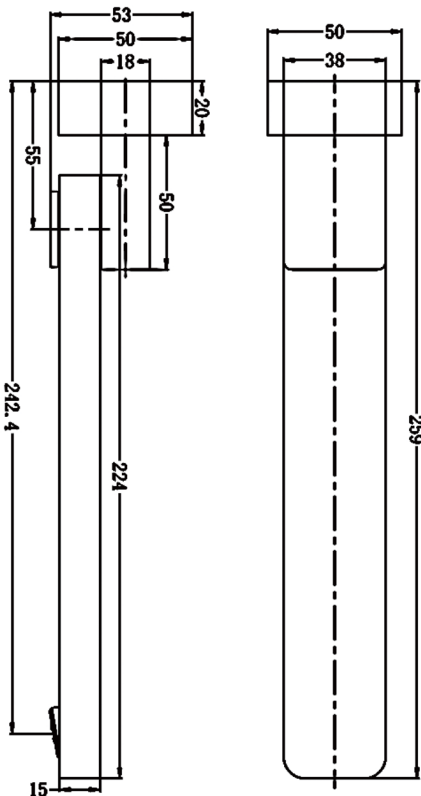

MAINTENANCE AND CARE

All surfaces should be cleaned with mild liquid detergent or soap and water.

Do not use cream cleaners or citrus based cleaning products, as they are abrasive.

Use of unsuitable cleaning agents may damage the surface. Any damage caused in this way will not be covered by warranty.

PACKAGING INCLUDES

- 1x spout
- 1x plate
- 1x accessory pouch

Dimensions are nominal measurements only.

Versions: 2019.12