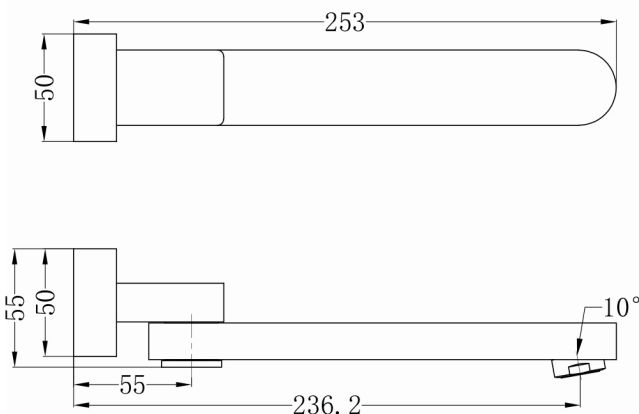

SWIVEL BATH SPOUT

SPECIFICATION

PRODUCT CODE	YSW207
WELS RATING	N/A
WATERMARK LICENSE	WM-060073
TEMPERATURE RATING	MIN 1°C-MAX 75°C
PRESSURE RATING	MIN 150KPa-MAX 500KPa

FINISH

	NR207CH	chrome
	NR207BRG	brushed rose gold
	NR207MB	matte black
	NR207BN	brushed nickel
	NR207GM	gun metal
	NR207BG	brushed gold

PACKAGING INCLUDES

- 1x Spout
- 1x installation kit

Dimensions are nominal measurements only.

Versions: 2019.12