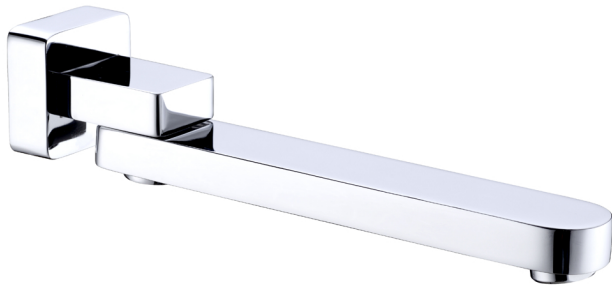

SWIVEL BATH SPOUT

SPECIFICATION

PRODUCT CODE	YSW207
WELS RATING	N/A
WATERMARK LICENSE	WM-060073
TEMPERATURE RATING	MIN 1°C-MAX 75°C
PRESSURE RATING	MIN 150KPa-MAX 500KPa

FINISH

	NR207CH	chrome
	NR207BRG	brushed rose gold
	NR207MB	matte black
	NR207BN	brushed nickel
	NR207GM	gun metal
	NR207BG	brushed gold

PACKAGING INCLUDES

- 1x Spout
- 1x installation kit

Dimensions are nominal measurements only.

Versions: 2019.12