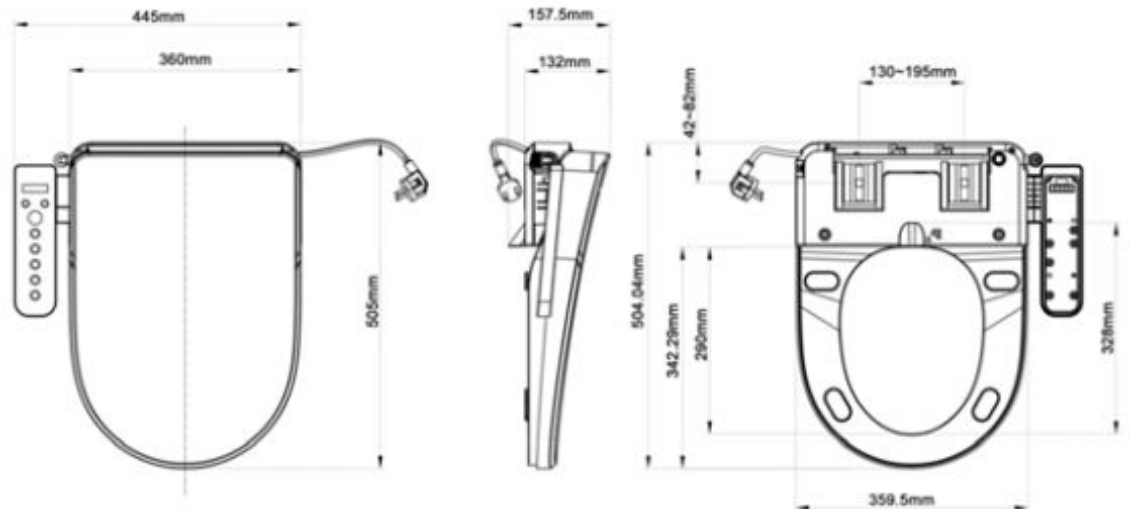

Specifications

BS45:MEDINA

TL6002:LUNA

Warranty

15 Years Warranty on Ceramic Toilet

3 Years Warranty on Parts of Toilet

2 Years Warranty on Bidet Seat