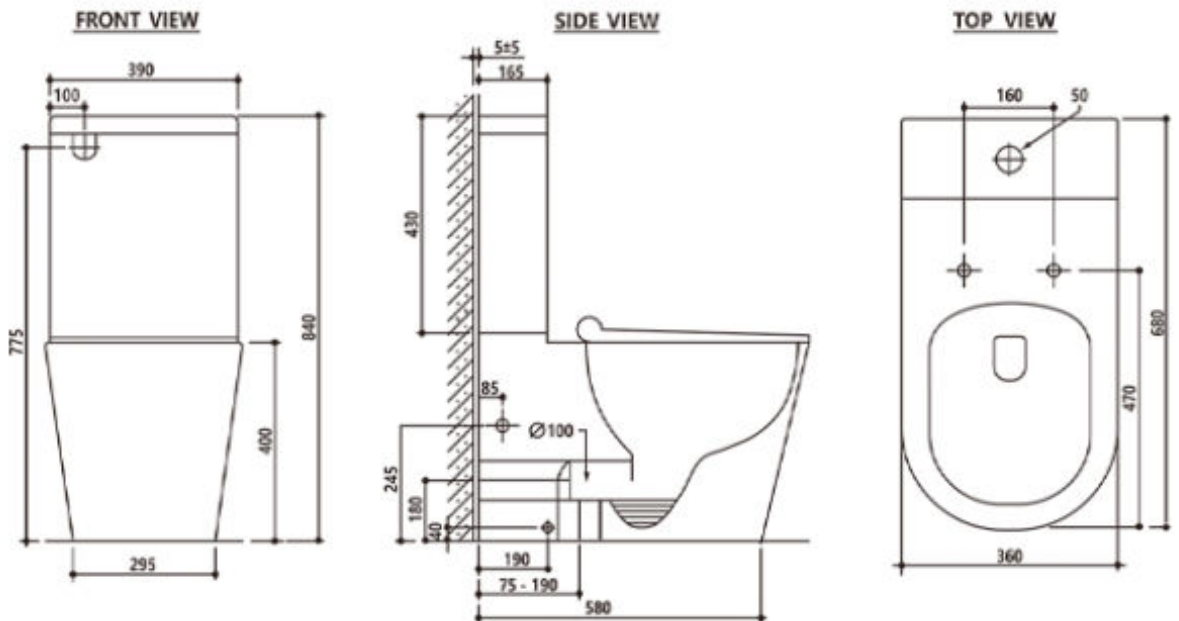

Specifications

BS45:MEDINA

TL6002:LUNA

Warranty

15 Years Warranty on Ceramic Toilet

3 Years Warranty on Parts of Toilet

2 Years Warranty on Bidet Seat