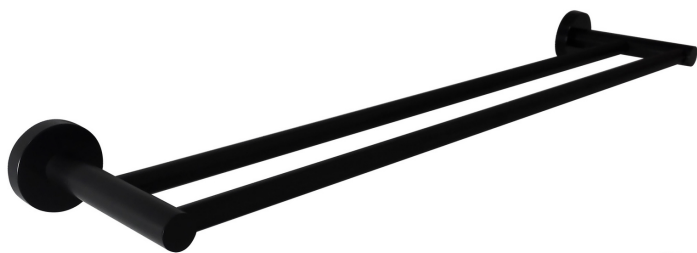

## MATTE BLACK

1.

2.

3.

4.

5.

6.

7.

8.

1. 1645783  
SINGLE HAND TOWEL RAIL  
250MM LENGTH

2. 1645784  
SINGLE TOWEL RAIL  
600MM LENGTH

3. 1645786  
SINGLE TOWEL RAIL  
750MM LENGTH

4. 1645785  
DOUBLE TOWEL RAIL  
600MM LENGTH

5. 1645787  
DOUBLE TOWEL RAIL  
750MM LENGTH

6. 1645789  
TOILET ROLL HOLDER

7. 1645788  
DOUBLE ROBE / TOWEL  
HOOK

8. 1645790  
HAND TOWEL RING

- CLASSIC NO FUSS DESIGN
- BRASS CONSTRUCTION
- ELECTROPLATE MATTE BLACK FINISH
- TOWEL RAILS CAN BE CUT DOWN TO ANY LENGTH