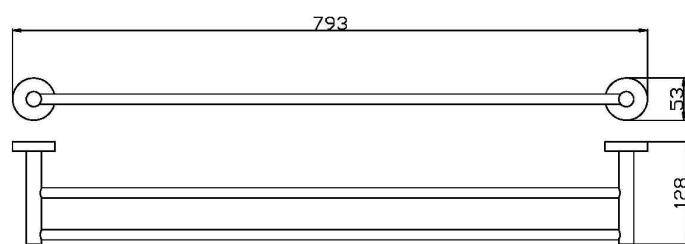

MAIT K2

1. 1645783
HAND TOWEL RAIL
250MM LENGTH

5. 1645787
DOUBLE TOWEL RAIL
750MM LENGTH

2. 1645784
SINGLE TOWEL RAIL
600MM LENGTH

6. 1645789
TOILET ROLL HOLDER

3. 1645786
SINGLE TOWEL RAIL
750MM LENGTH

7. 1645788
DOUBLE ROBE / TOWEL
HOOK

4. 1645785
DOUBLE TOWEL RAIL
600MM LENGTH

8. 1645790
HAND TOWEL RING

ALLOW +/- VARIATIONS TO THE MEASUREMENTS
HAVE ACTUAL ITEM ONSITE BEFORE COMMENCING WORKS