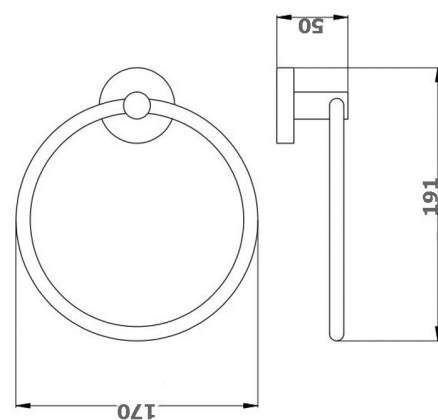

MAIT K2

1. 1645783
HAND TOWEL RAIL
250MM LENGTH

5. 1645787
DOUBLE TOWEL RAIL
750MM LENGTH

2. 1645784
SINGLE TOWEL RAIL
600MM LENGTH

6. 1645789
TOILET ROLL HOLDER

3. 1645786
SINGLE TOWEL RAIL
750MM LENGTH

7. 1645788
DOUBLE ROBE / TOWEL
HOOK

4. 1645785
DOUBLE TOWEL RAIL
600MM LENGTH

8. 1645790
HAND TOWEL RING

ALLOW +/- VARIATIONS TO THE MEASUREMENTS
HAVE ACTUAL ITEM ONSITE BEFORE COMMENCING WORKS