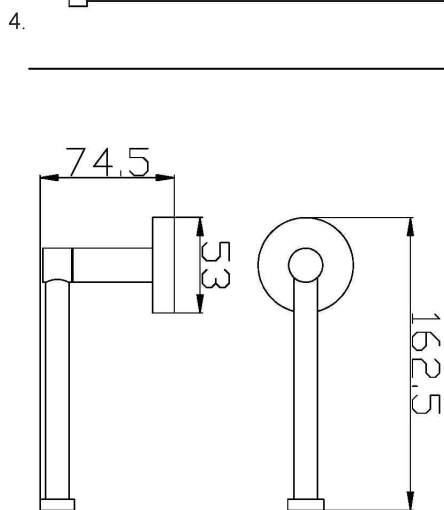

MAIT K2

1. 1645783
HAND TOWEL RAIL
250MM LENGTH

5. 1645787
DOUBLE TOWEL RAIL
750MM LENGTH

2. 1645784
SINGLE TOWEL RAIL
600MM LENGTH

6. 1645789
TOILET ROLL HOLDER

3. 1645786
SINGLE TOWEL RAIL
750MM LENGTH

7. 1645788
DOUBLE ROBE / TOWEL
HOOK

4. 1645785
DOUBLE TOWEL RAIL
600MM LENGTH

8. 1645790
HAND TOWEL RING

ALLOW +/- VARIATIONS TO THE MEASUREMENTS
HAVE ACTUAL ITEM ONSITE BEFORE COMMENCING WORKS