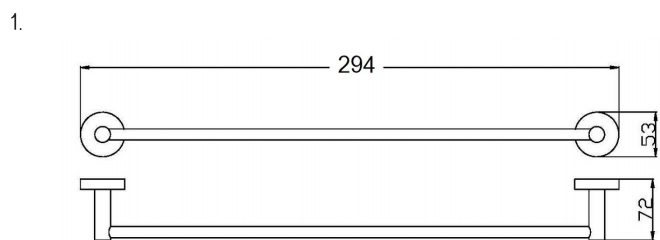

MAIT K2

1. 1645783
HAND TOWEL RAIL
250MM LENGTH

5. 1645787
DOUBLE TOWEL RAIL
750MM LENGTH

2. 1645784
SINGLE TOWEL RAIL
600MM LENGTH

6. 1645789
TOILET ROLL HOLDER

3. 1645786
SINGLE TOWEL RAIL
750MM LENGTH

7. 1645788
DOUBLE ROBE / TOWEL
HOOK

4. 1645785
DOUBLE TOWEL RAIL
600MM LENGTH

8. 1645790
HAND TOWEL RING

ALLOW +/- VARIATIONS TO THE MEASUREMENTS
HAVE ACTUAL ITEM ONSITE BEFORE COMMENCING WORKS