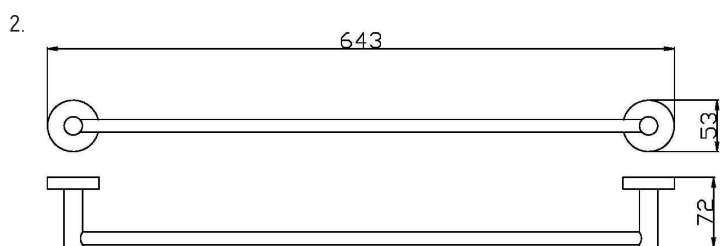

MAIT K2

1. 1645783
HAND TOWEL RAIL
250MM LENGTH

5. 1645787
DOUBLE TOWEL RAIL
750MM LENGTH

2. 1645784
SINGLE TOWEL RAIL
600MM LENGTH

6. 1645789
TOILET ROLL HOLDER

3. 1645786
SINGLE TOWEL RAIL
750MM LENGTH

7. 1645788
DOUBLE ROBE / TOWEL
HOOK

4. 1645785
DOUBLE TOWEL RAIL
600MM LENGTH

8. 1645790
HAND TOWEL RING

ALLOW +/- VARIATIONS TO THE MEASUREMENTS
HAVE ACTUAL ITEM ONSITE BEFORE COMMENCING WORKS