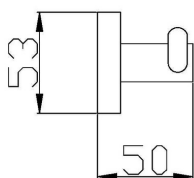

MAIT K2

1. 1645783
HAND TOWEL RAIL
250MM LENGTH