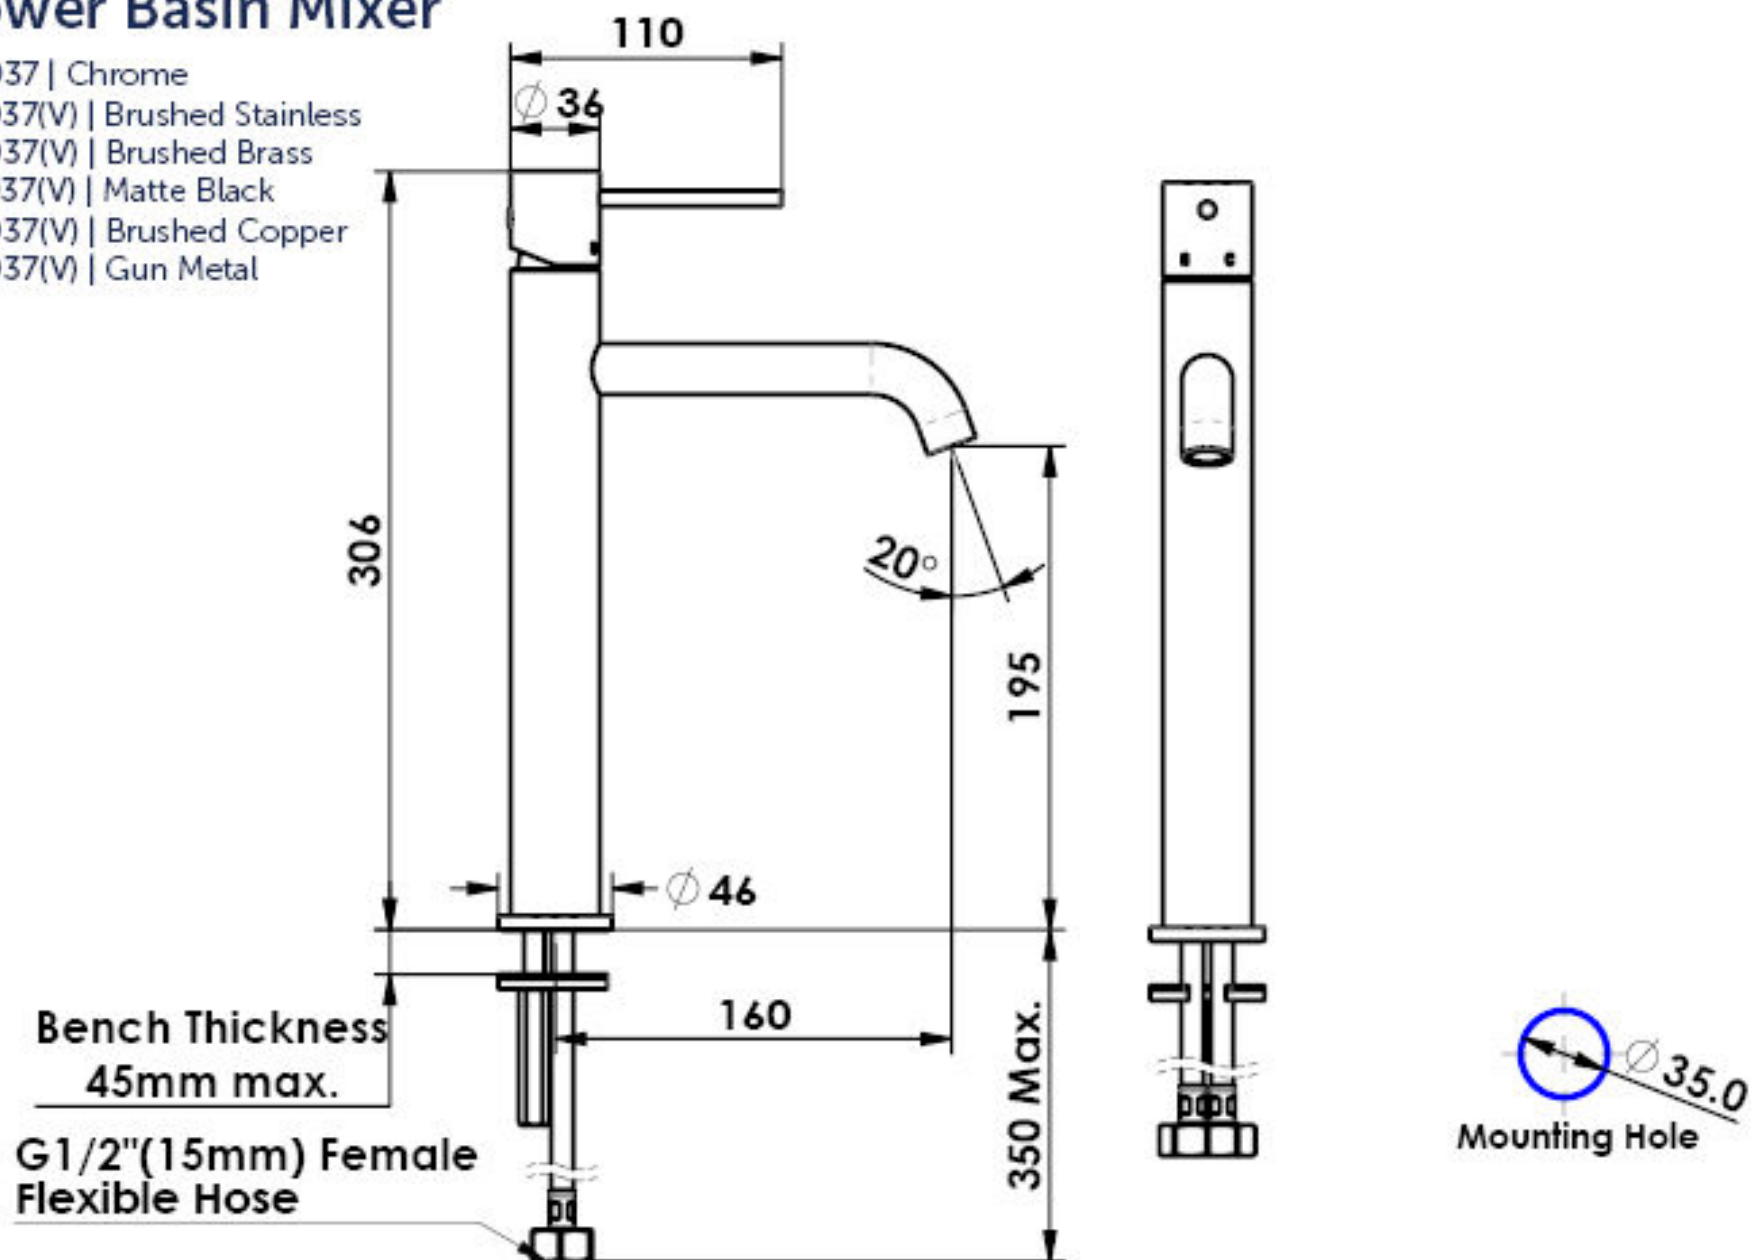

Gisele Tower Basin Mixer

- 18402560 | T32937 | Chrome
- 18402563 | T32937(V) | Brushed Stainless
- 18402566 | T32937(V) | Brushed Brass
- 18402567 | T32937(V) | Matte Black
- 18402568 | T32937(V) | Brushed Copper
- 18402569 | T32937(V) | Gun Metal