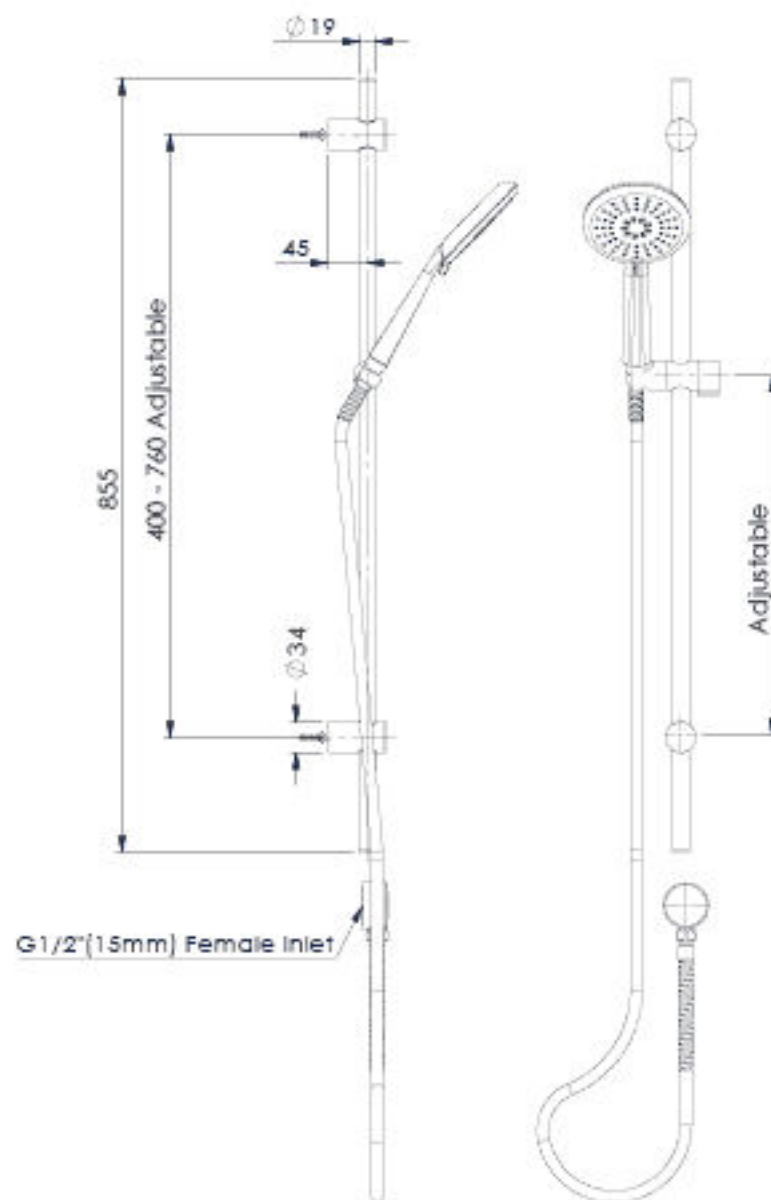

Astro II Adjustable Rail Shower

528000 | S13676 | Chrome

528001 | S13676(V) | Brushed Nickel

528005 | S13676(V) | Brushed Brass

528007 | S13676(V) | Matte Black

528009 | S13676(V) | Gun Metal

NZ: 0800 655 455 | nzsales@greenstapware.com
AU: 1800 244 487 | aussales@greenstapware.com