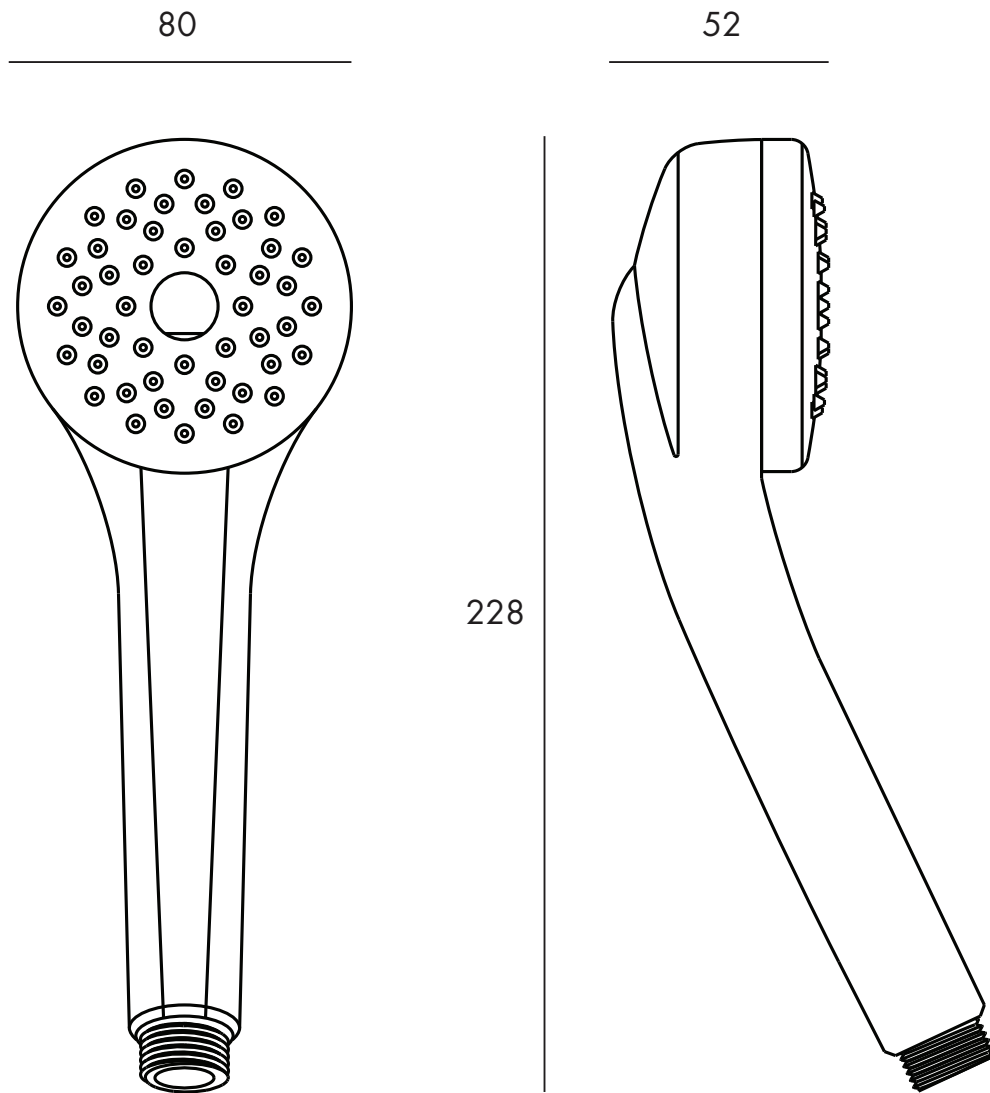

LIMPIDA 1F HANDSET

LHS6

DISTRIBUTED BY COLLIS REAL SHOWERS

5/10 MIRRA COURT, BUNDOORA VIC. 3083

EMAIL: sales@collisrealshowers.com.au PHONE: 03 94573130

www.collisrealshowers.com.au