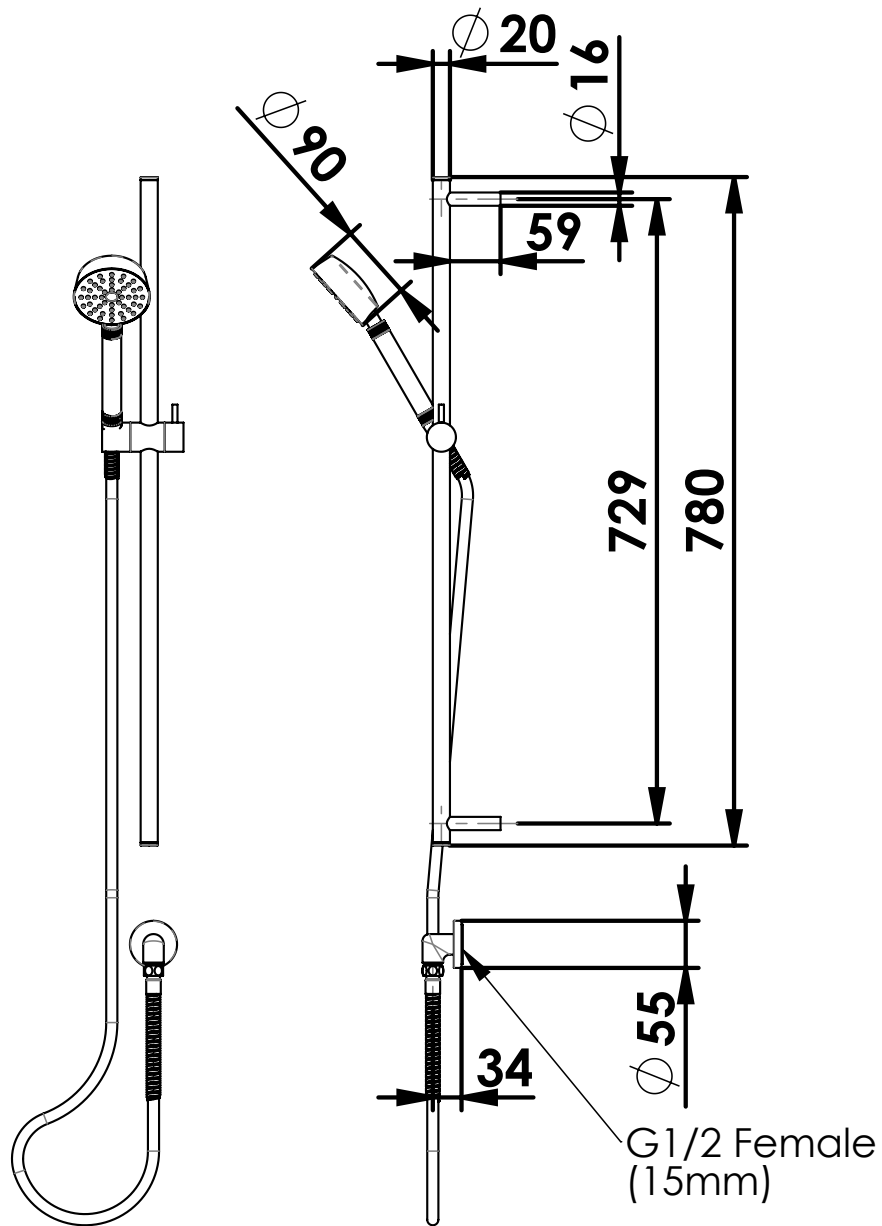

TEXTURA BATH SPOUT

1830006 | Brushed Brass

1830007 | Matte Black

1830003 | Brushed Stainless

NZ: 0800 655 455 | nzsales@greenstapware.com
AU: 1800 244 992 | aussales@greenstapware.com