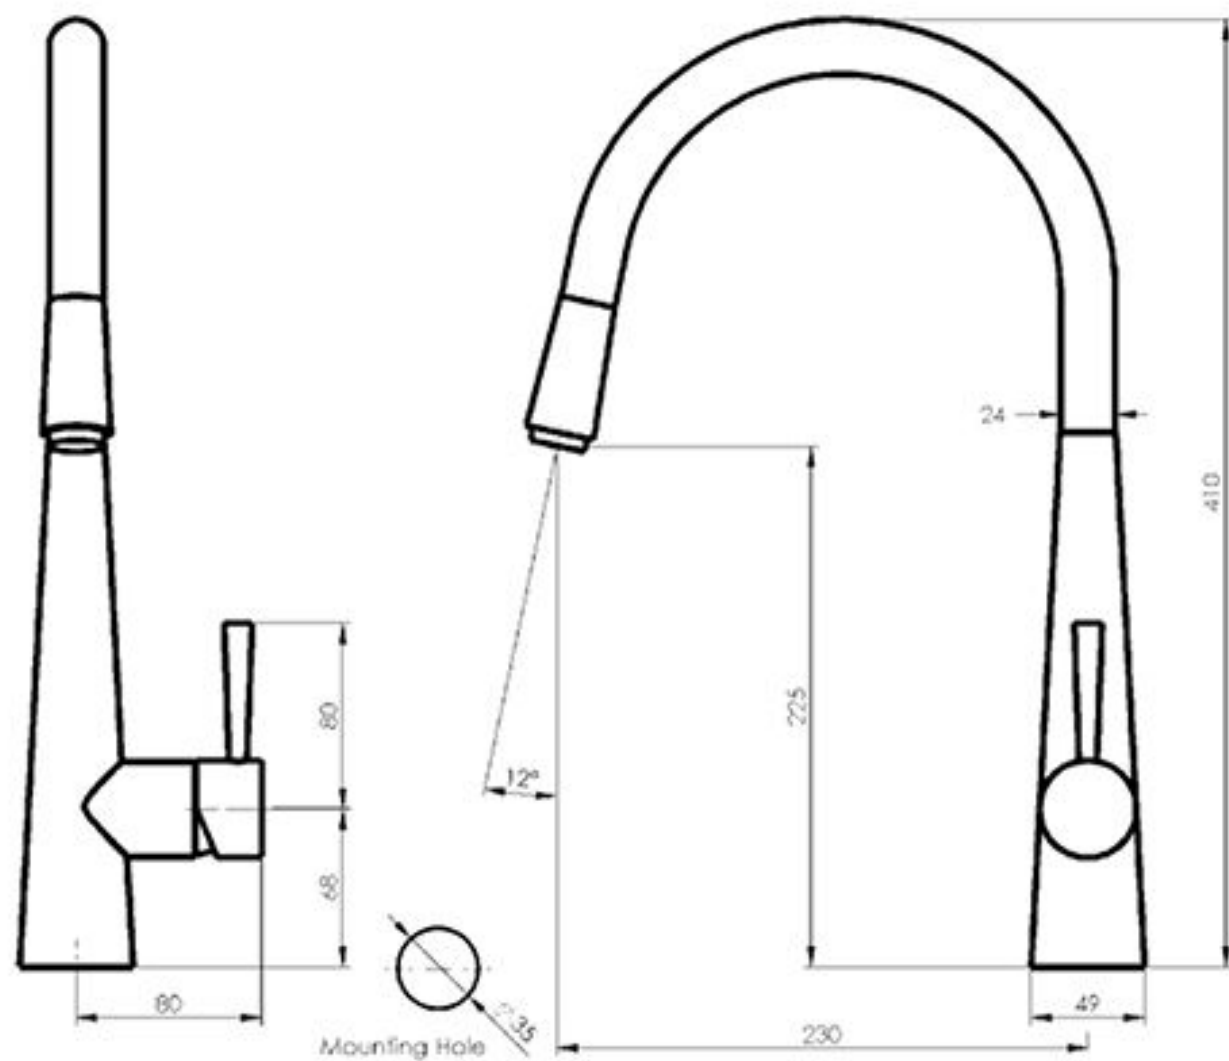

Galiano Pull-Down Sink Mixer

17520301 | T30840 | Chrome

17520311 | T30840(V) | Brushed Nickel

17520361 | T30840(V) | Brushed Brass

17520371 | T30840(V) | Matte Black

17520381 | T30840(V) | Brushed Copper

17520391 | T30840(V) | Gun Metal

NZ: 0800 655 455 | nzsales@greenstapware.com
AU: 1800 244 487 | aussales@greenstapware.com

GREENS

where life meets water