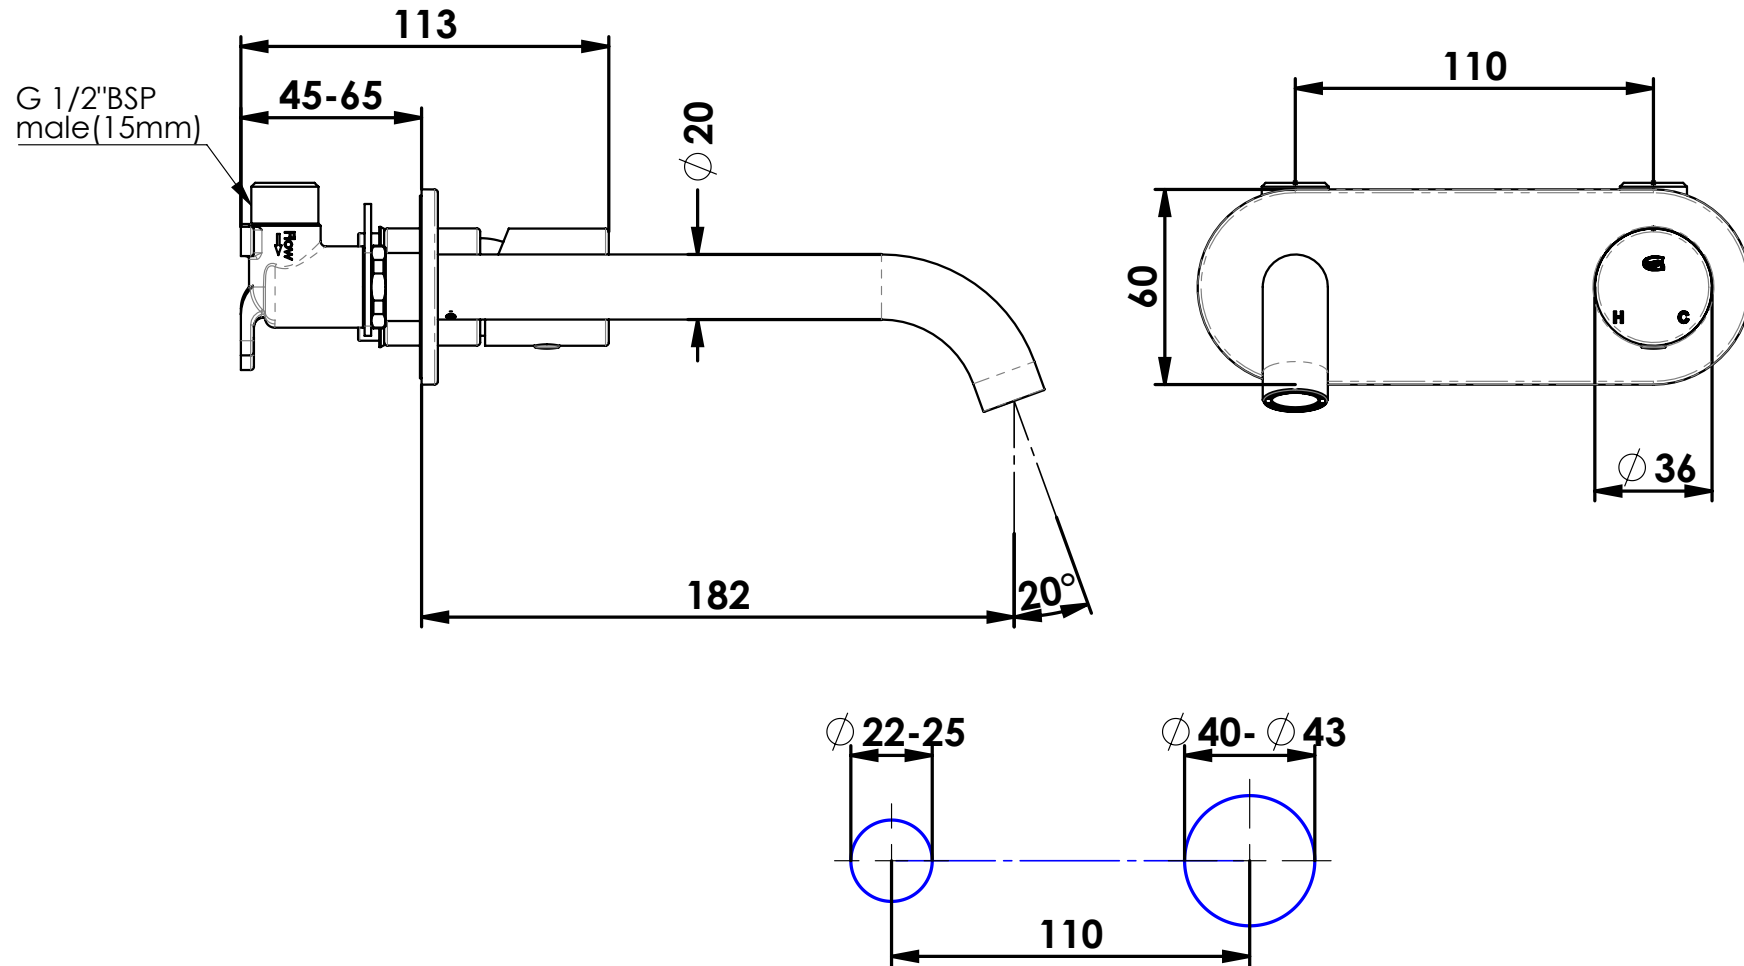

GISELE WALL BASIN MIXER w/ FACEPLATE

- 184025210 | Chrome
- 184025213 | Brushed Stainless
- 184025216 | Brushed Brass
- 184025217 | Matte Black
- 184025218 | Matte Black/Brushed Brass

Mounting Hole

NZ: 0800 655 455 | nzsales@greenstapware.com
AU: 1800 244 992 | aussales@greenstapware.com