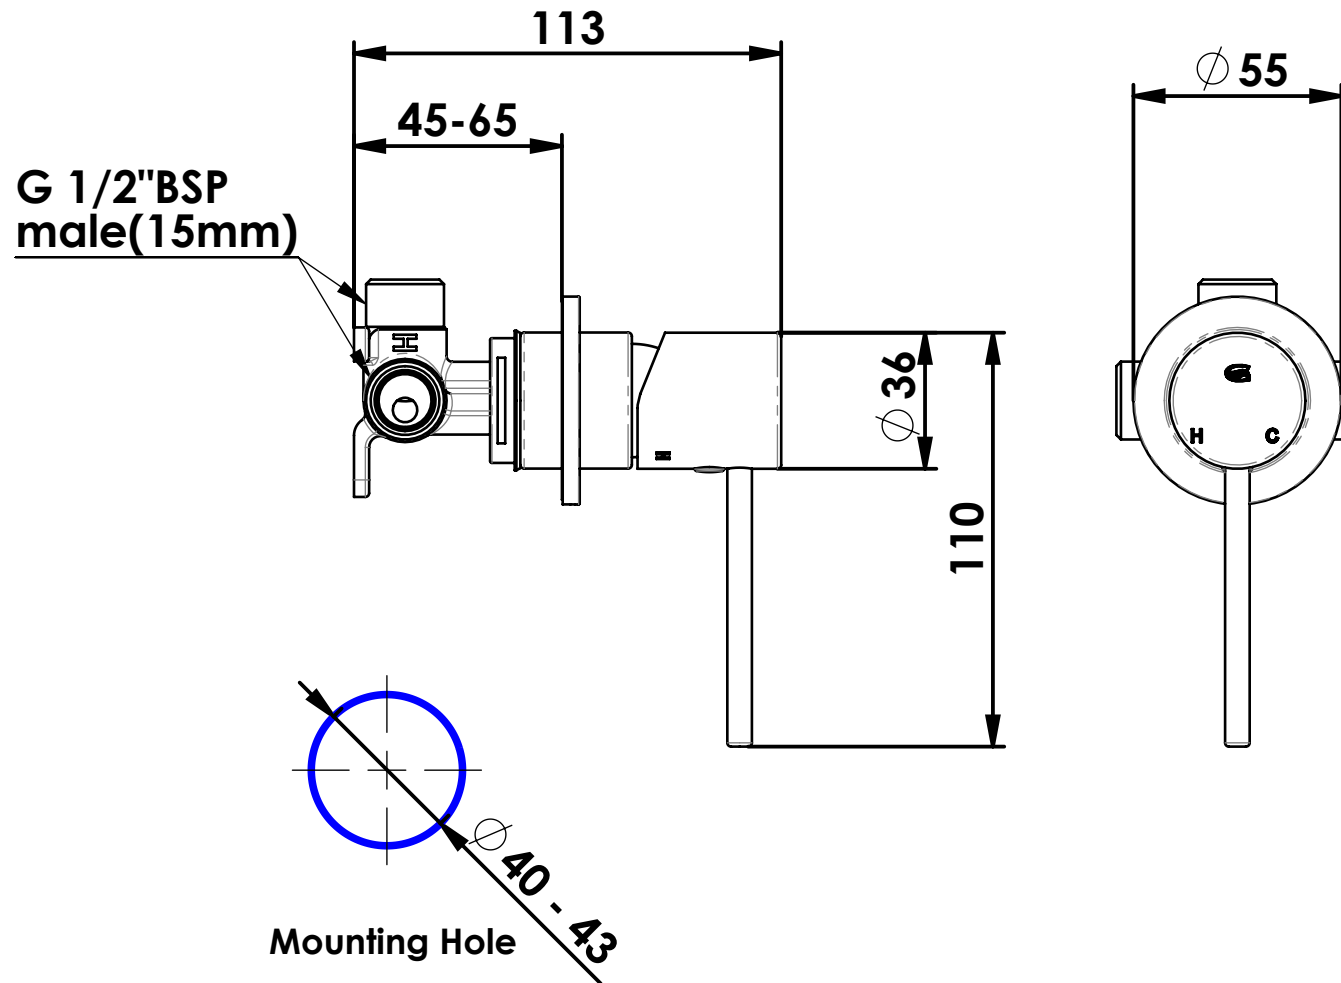

GISELE SHOWER MIXER

- 18402570 | Chrome
- 18402573 | Brushed Stainless
- 18402576 | Brushed Brass
- 18402577 | Matte Black
- 18402578 | Matte Black/Brushed Brass

NZ: 0800 655 455 | nzsales@greenstapware.com
AU: 1800 244 992 | aussales@greenstapware.com