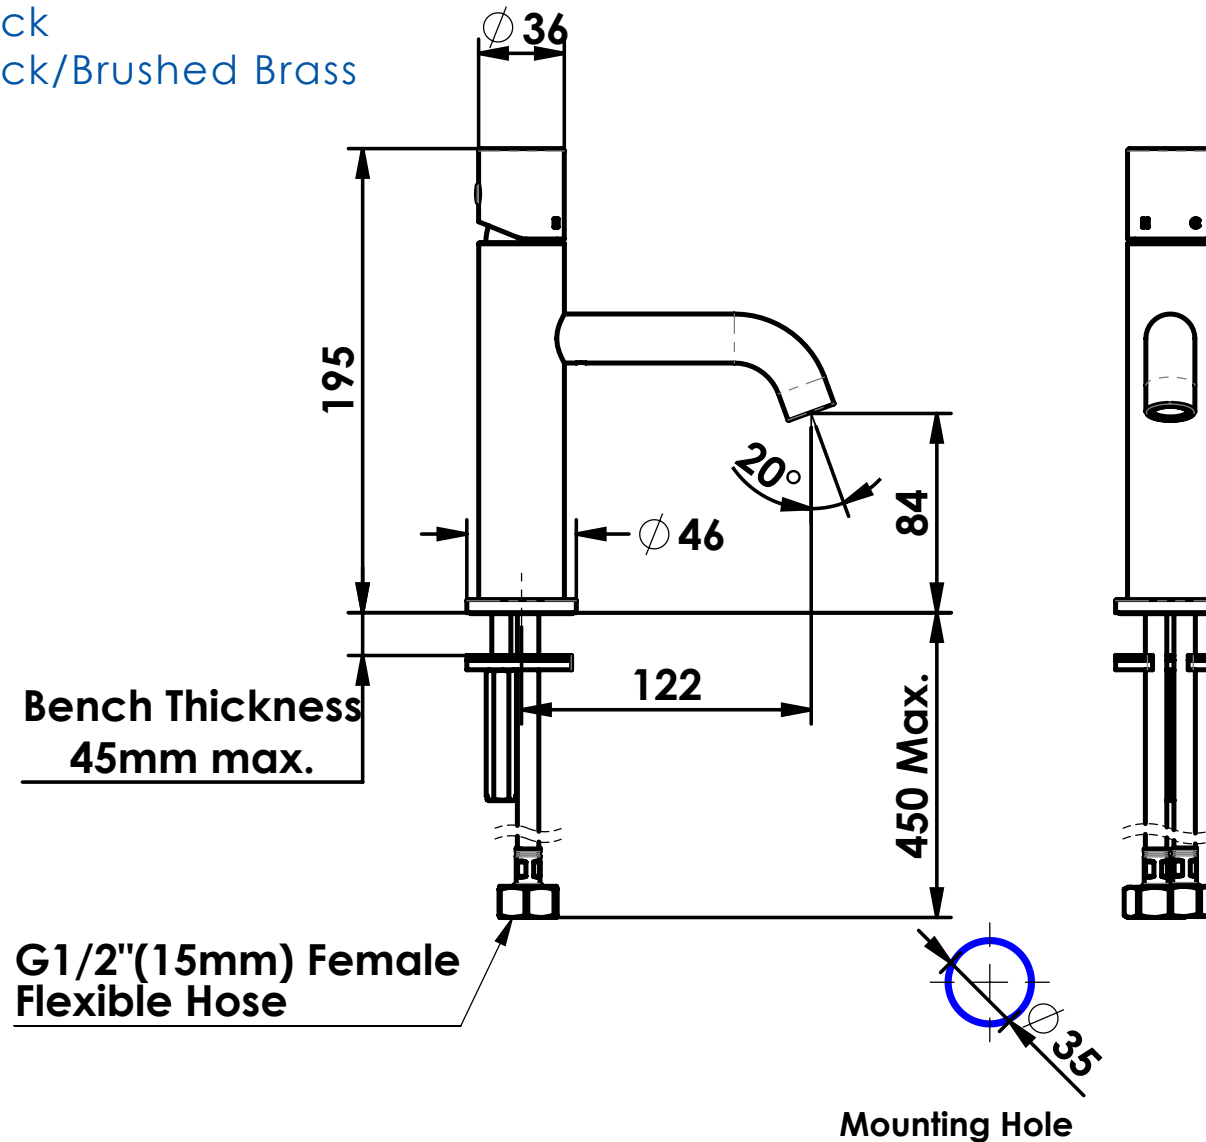

GISELE BASIN MIXER

- 18402550 | Chrome
- 18402553 | Brushed Stainless
- 18402556 | Brushed Brass
- 18402557 | Matte Black
- 18402558 | Matte Black/Brushed Brass

NZ: 0800 655 455 | nzsales@greenstapware.com
AU: 1800 244 992 | aussales@greenstapware.com

TAPWARE