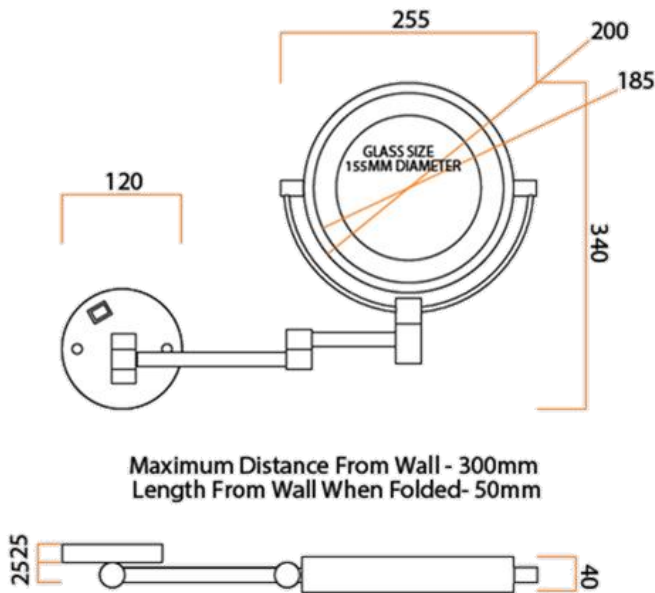

Ablaze Lit Magnifying Mirrors

Stock Code	Finish	Type	Output (W)
L258CSMC	Chrome Plated	Wall Mounted	3 Watts