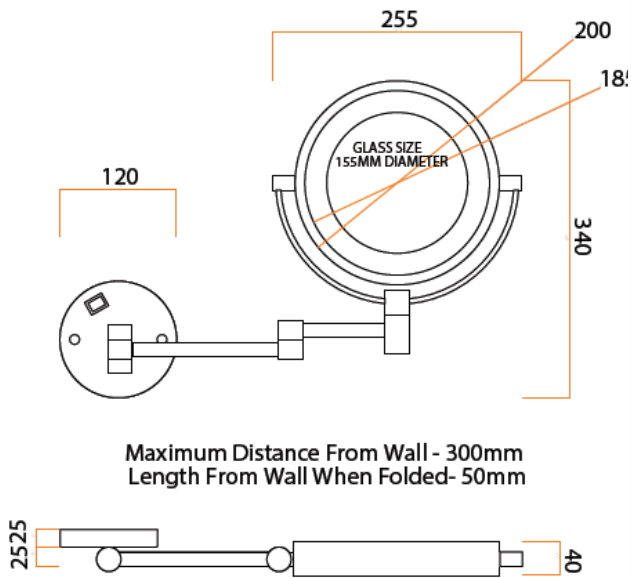

Ablaze Lit Magnifying Mirrors

Stock Code	Finish	Type	Output (W)
L155CSMC	Chrome Plated	Wall Mounted	3 Watts