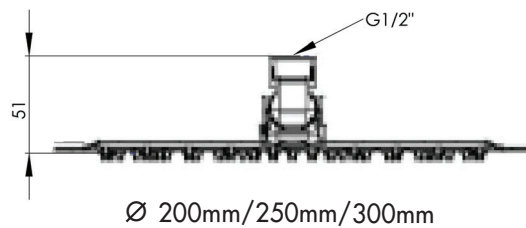

KELLY COMBO SHORT TAIL KHS FC3-ST

DISTRIBUTED BY COLLIS REAL SHOWERS

5/10 MIRRA COURT, BUNDOORA VIC. 3083

EMAIL: sales@collisrealshowers.com.au PHONE: 03 94573130

www.collisrealshowers.com.au