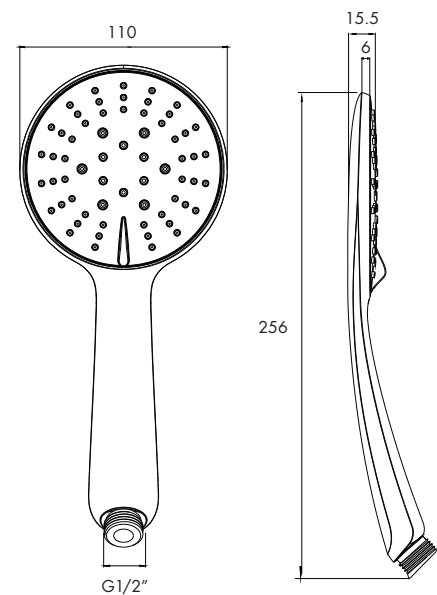

KELLY COMBO SHORT TAIL KHS FC3-ST

DISTRIBUTED BY COLLIS REAL SHOWERS

5/10 MIRRA COURT, BUNDOORA VIC. 3083

EMAIL: sales@collisrealshowers.com.au PHONE: 03 94573130

www.collisrealshowers.com.au