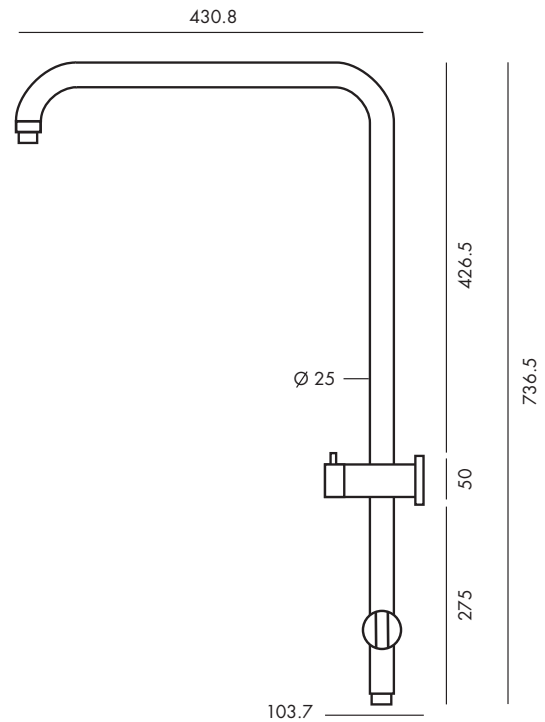

KELLY COMBO SHORT TAIL KHS FC3-ST

DISTRIBUTED BY COLLIS REAL SHOWERS

5/10 MIRRA COURT, BUNDOORA VIC. 3083

EMAIL: sales@collisrealshowers.com.au PHONE: 03 94573130

www.collisrealshowers.com.au