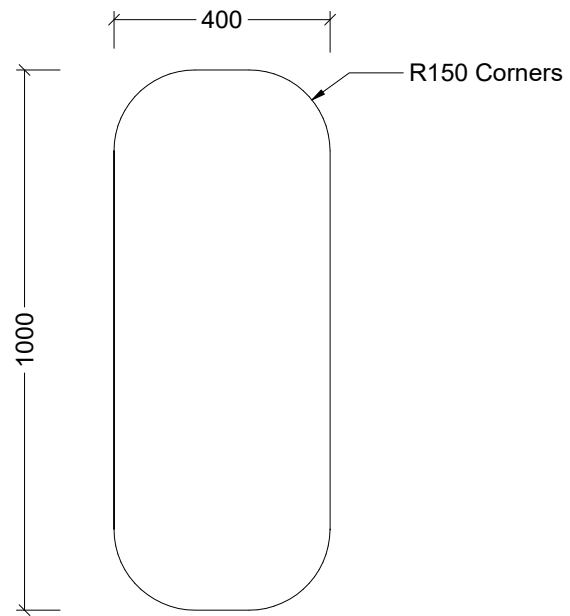

CABINET DETAILS

Range	Jazz Arch Shaver
Description	400Wx1000H Stadium Front
Cabinet SKU	JZZ-SC-400-S-G

Timberline Bathroom Products Pty Ltd
 22 Myrtle Drive, Armidale NSW 2350
www.timberline.com.au | 02 6773 8500

PLEASE NOTE: Due to the manufacturing process of ceramic tops, size variation (+/- 3%) is to be expected. E&OE. Copyright ©

CABINET DETAILS

Range	Jazz Arch Shaver
Description	600Wx1000H Stadium Front
Cabinet SKU	JZZ-SC-600-S-G