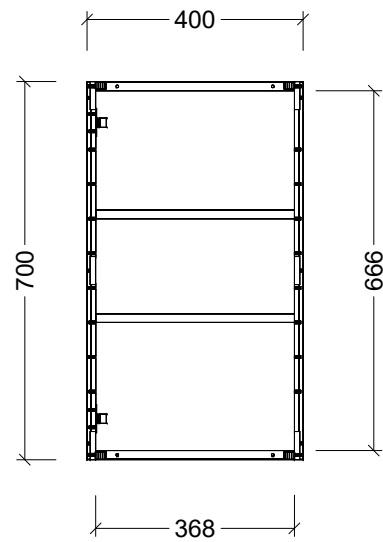

CABINET DETAILS

Range	Jazz Arch Shaver
Description	400Wx1000H Stadium Front
Cabinet SKU	JZZ-SC-400-S-G

Timberline Bathroom Products Pty Ltd
 22 Myrtle Drive, Armidale NSW 2350
www.timberline.com.au | 02 6773 8500

PLEASE NOTE: Due to the manufacturing process of ceramic tops, size variation (+/- 3%) is to be expected. E&OE. Copyright ©

CABINET DETAILS

Range	Jazz Arch Shaver
Description	600Wx1000H Stadium Front
Cabinet SKU	JZZ-SC-600-S-G