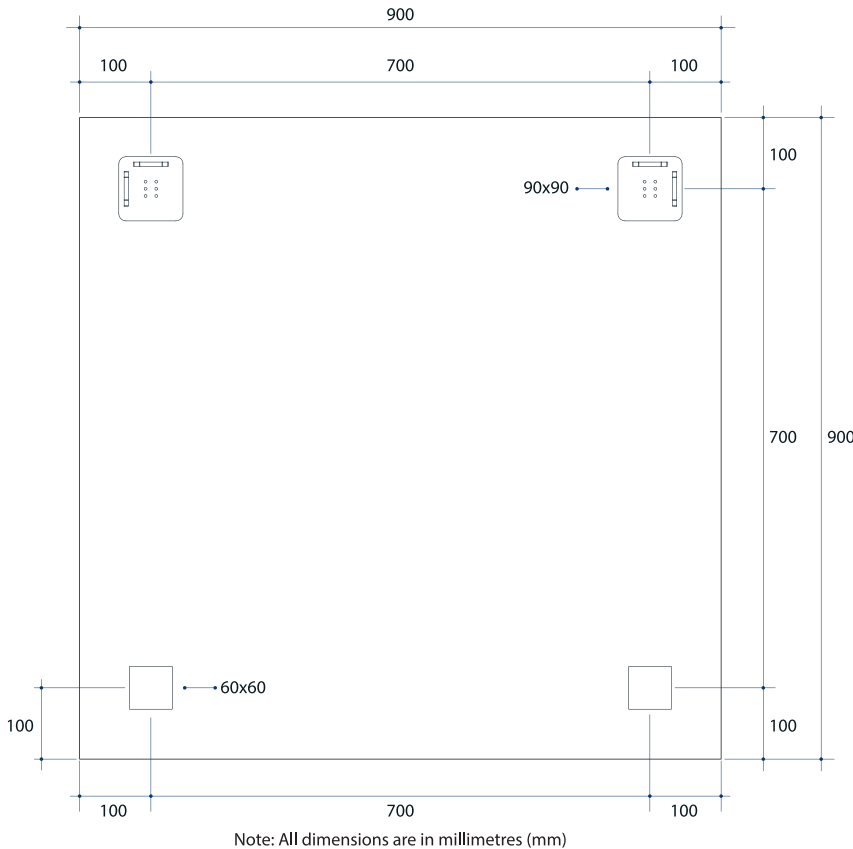

# Jackson Rectangle Polished Edge Mirror

Note: All dimensions are in millimetres (mm)

Stock Code	Size (mm)	Shape	Edge
JS9090GT	900 x 900 x 5	Rectangle	Polished Edge

Mirrors will need to be installed in accordance with the Installation Guide. Ablaze does not take responsibility for incorrect installation of these mirrors.

# Jackson Rectangle Polished Edge Mirror

Stock Code	Size (mm)	Shape	Edge
JS9090HN	900 x 900 x 11	Rectangle	Polished Edge

**Please note:** Bracket location may vary +/- 5mm. DO NOT pre-drill holes for mounts before confirming exact locations on your mirror. Measurements and diagrams are to be used as a guide only.