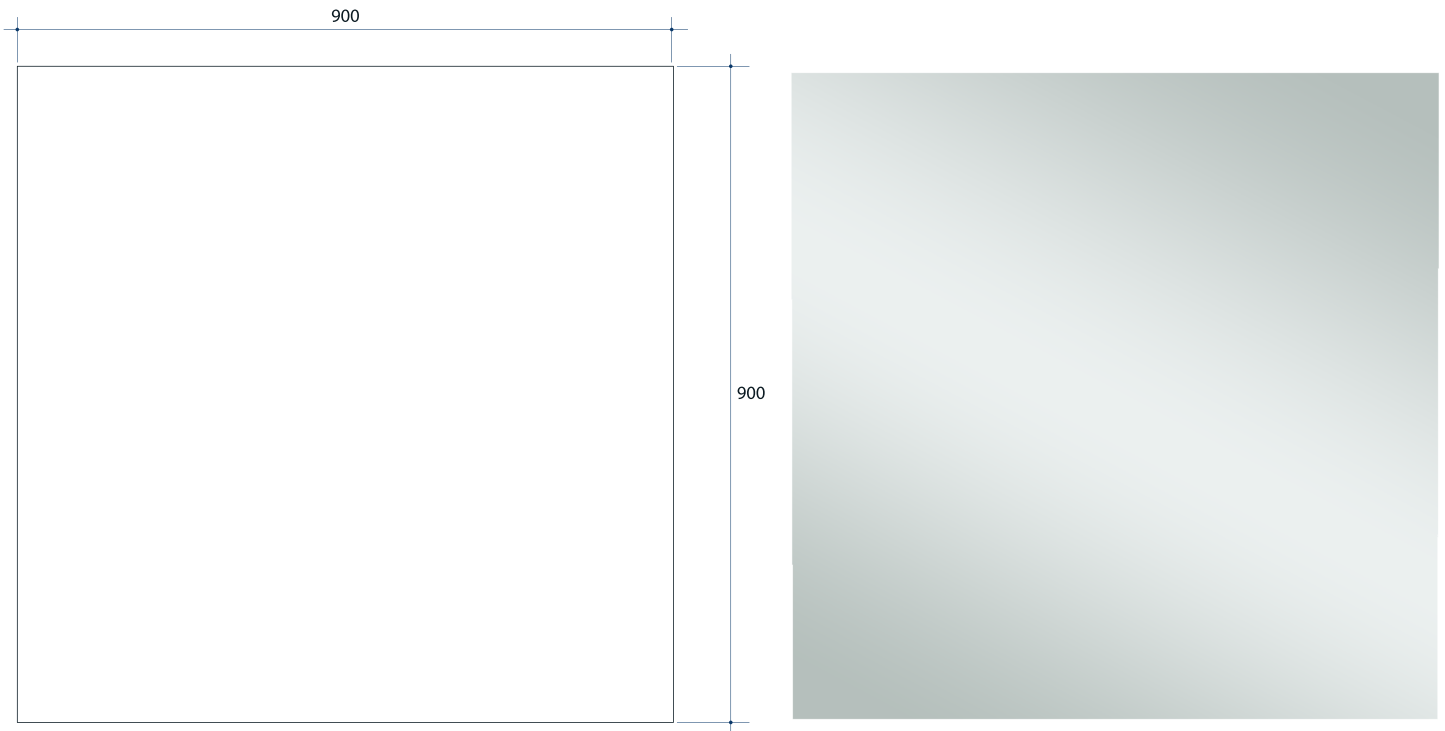

# Jackson Rectangle Polished Edge Mirror

Note: All dimensions are in millimetres (mm)

Stock Code	Size (mm)	Shape	Edge
JS9090GT	900 x 900 x 5	Rectangle	Polished Edge

Mirrors will need to be installed in accordance with the Installation Guide. Ablaze does not take responsibility for incorrect installation of these mirrors.

# Jackson Rectangle Polished Edge Mirror

Stock Code	Size (mm)	Shape	Edge
JS9090HN	900 x 900 x 11	Rectangle	Polished Edge

**Please note:** Bracket location may vary +/- 5mm. DO NOT pre-drill holes for mounts before confirming exact locations on your mirror. Measurements and diagrams are to be used as a guide only.