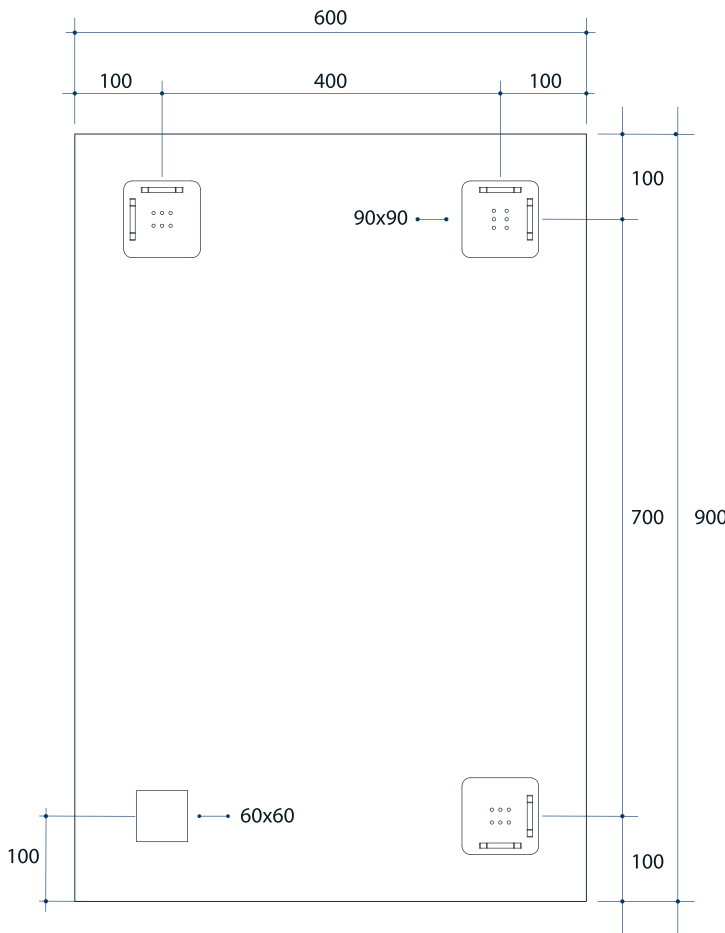

# Jackson Rectangle Polished Edge Mirror

Note: All dimensions are in millimetres (mm)

Stock Code	Size (mm)	Shape	Edge
JS6090GT	600 x 900 x 5	Rectangle	Polished Edge

Mirrors will need to be installed in accordance with the Installation Guide. Ablaze does not take responsibility for incorrect installation of these mirrors.

# Jackson Rectangle Polished Edge Mirror

Note: All dimensions are in millimetres (mm)

Stock Code	Size (mm)	Shape	Edge
JS6090HN	600 x 900 x 11	Rectangle	Polished Edge

**Please note:** Bracket location may vary +/- 5mm. DO NOT pre-drill holes for mounts before confirming exact locations on your mirror. Measurements and diagrams are to be used as a guide only.