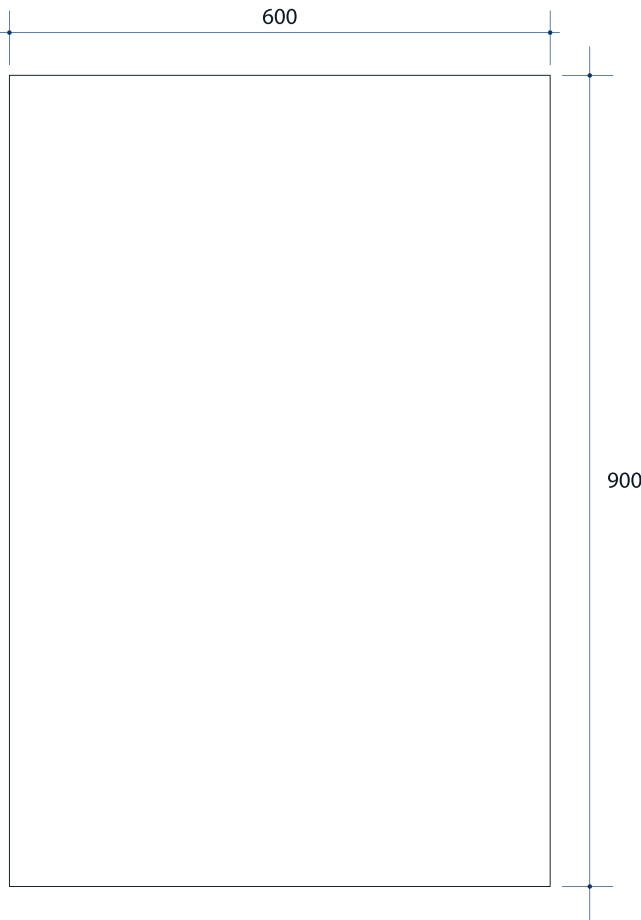

# Jackson Rectangle Polished Edge Mirror

Note: All dimensions are in millimetres (mm)

Stock Code	Size (mm)	Shape	Edge
JS6090GT	600 x 900 x 5	Rectangle	Polished Edge

Mirrors will need to be installed in accordance with the Installation Guide. Ablaze does not take responsibility for incorrect installation of these mirrors.

# Jackson Rectangle Polished Edge Mirror

Note: All dimensions are in millimetres (mm)

Stock Code	Size (mm)	Shape	Edge
JS6090HN	600 x 900 x 11	Rectangle	Polished Edge

**Please note:** Bracket location may vary +/- 5mm. DO NOT pre-drill holes for mounts before confirming exact locations on your mirror. Measurements and diagrams are to be used as a guide only.