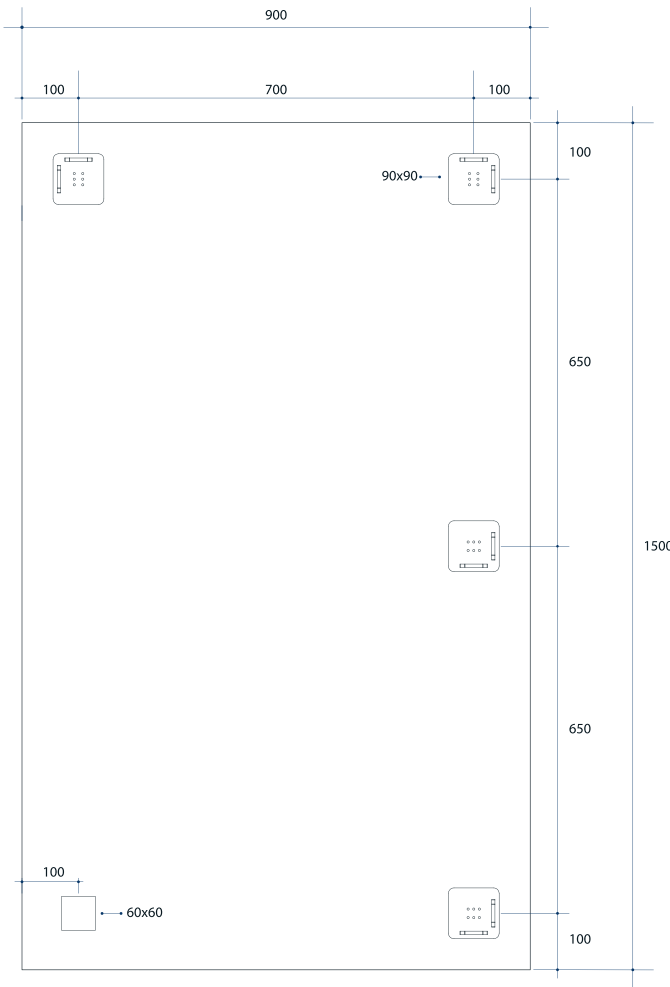

Jackson Rectangle Polished Edge Mirror

Note: All dimensions are in millimetres (mm)

Stock Code	Size (mm)	Shape	Edge
JS1590GT	1500 x 900 x 5	Rectangle	Polished Edge

Mirrors will need to be installed in accordance with the Installation Guide. Ablaze does not take responsibility for incorrect installation of these mirrors.

Jackson Rectangle Polished Edge Mirror

Stock Code	Size (mm)	Shape	Edge
JS1590HN	1500 x 900 x 11	Rectangle	Polished Edge

Please note: Bracket location may vary +/- 5mm. DO NOT pre-drill holes for mounts before confirming exact locations on your mirror. Measurements and diagrams are to be used as a guide only.