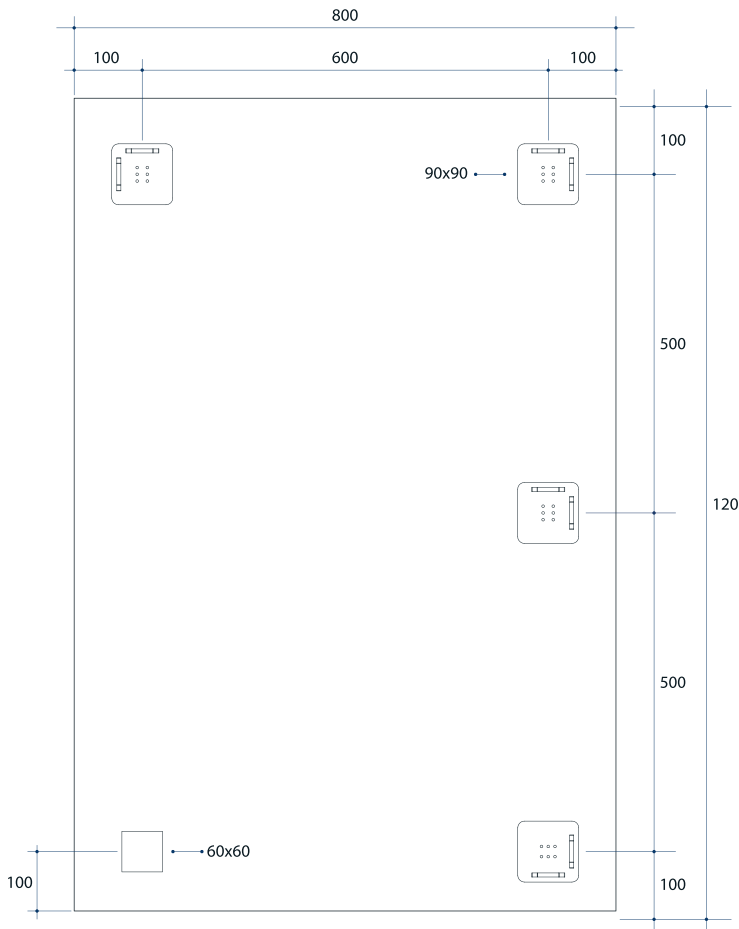

Jackson Rectangle Polished Edge Mirrors

Note: All dimensions are in millimetres (mm)

Stock Code	Size (mm)	Shape	Edge
JS1280GT	1200 x 800 x 5	Rectangle	Polished Edge

Mirrors will need to be installed in accordance with the Installation Guide. Ablaze does not take responsibility for incorrect installation of these mirrors.

Jackson Rectangle Polished Edge Mirrors

Note: All dimensions are in millimetres (mm)

Stock Code	Size (mm)	Shape	Edge
JS1280HN	1200 x 800 x 11	Rectangle	Polished Edge

Please note: Bracket location may vary +/- 5mm. DO NOT pre-drill holes for mounts before confirming exact locations on your mirror. Measurements and diagrams are to be used as a guide only.