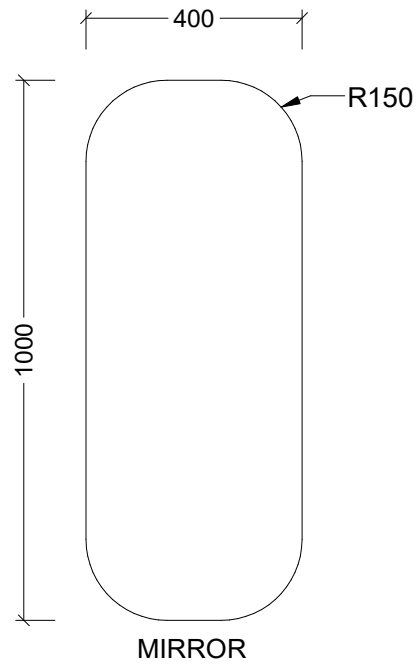

PLEASE NOTE: Due to the manufacturing process of ceramic tops, size variation (+/- 3%) is to be expected. E&OE. Copyright ©

CABINET DETAILS

Range	Jazz Arch
Description	600Wx1000H
Cabinet SKU	JZA-M-600-1000