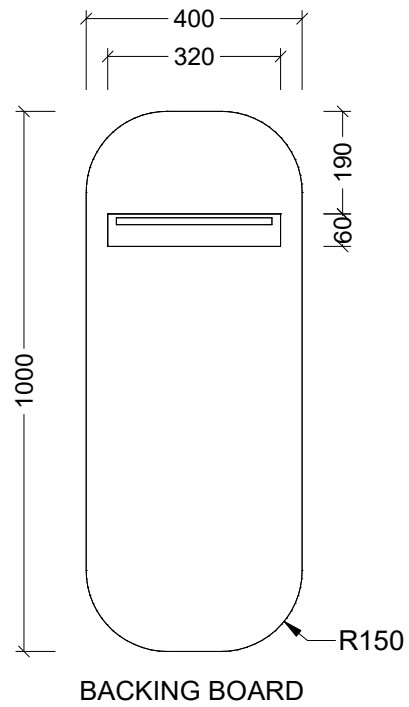

PLEASE NOTE: Due to the manufacturing process of ceramic tops, size variation (+/- 3%) is to be expected. E&OE. Copyright ©

CABINET DETAILS

Range	Jazz Arch
Description	600Wx1000H
Cabinet SKU	JZA-M-600-1000