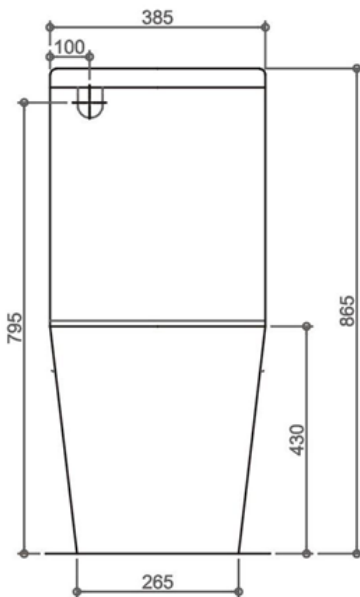

### Heston Disabled Back to Wall Toilet Suite

- Heavy Duty Grey Single Flap Seat
- Raised Grey Flush Buttons
- Easy Clean Rimless Design
- Universal Water Inlet
- S or P Trap
- Backrest sold separately

4.5/3Lpm WELS 4 Star

Code:

**HESTON-DDA-BTW**

White Ceramic

**FRONT VIEW**

**SIDE VIEW**

**TOP VIEW**

Recommended Setout  
150mm