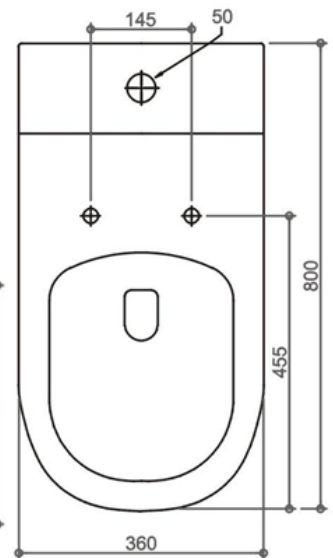

4.5/3Lpm WELS 4 Star

Code:

**HESTON-DDA-BTW**

White Ceramic

**FRONT VIEW**

**SIDE VIEW**

**TOP VIEW**

Recommended Setout  
150mm