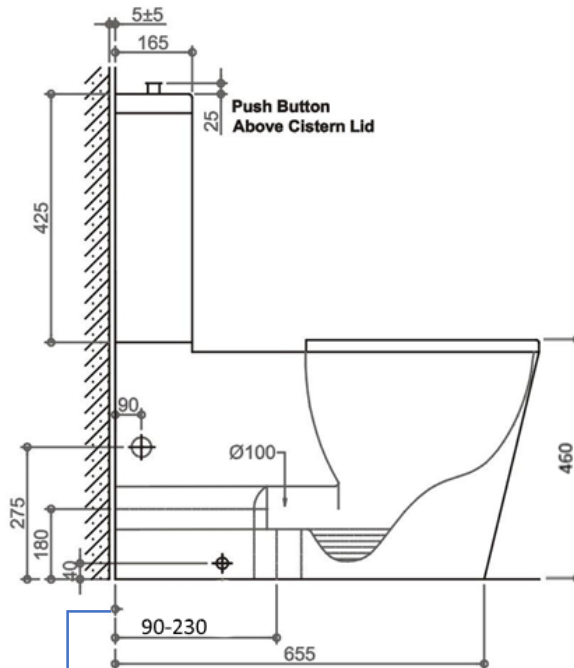

4.5/3Lpm WELS 4 Star

Code:

**HESTON-DDA-BTW**

White Ceramic

**FRONT VIEW**

**SIDE VIEW**

**TOP VIEW**

Recommended Setout  
150mm