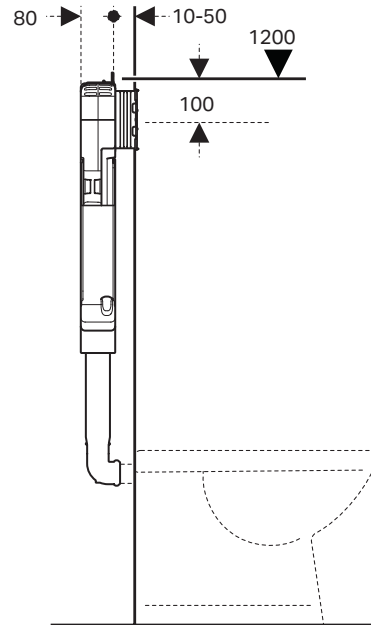

Technical Specifications

Geberit Sigma8 concealed cistern