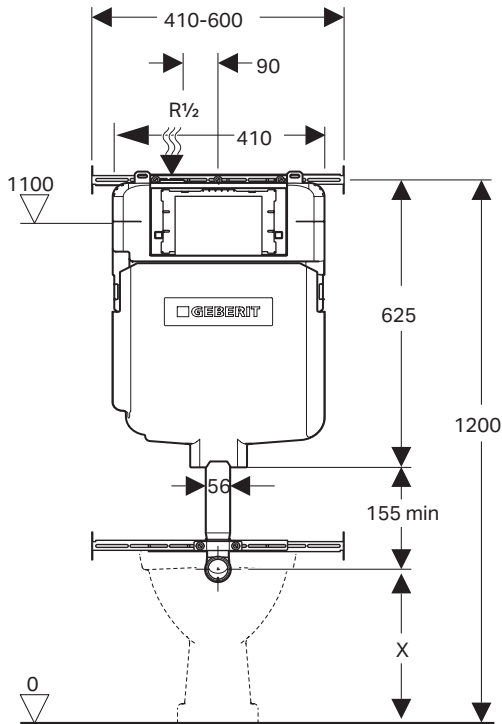

Houston Tornado back to wall pan

Features:

- Wall faced
- Raised height pan
- Nano coated anti bacterial
- Ultra thin soft close seat
- 4 star WELS 4.5/3L

Geberit Sigma8 concealed cistern

Features:

- Fits in 80mm wall cavity
- 4 Star WELS rated
- One piece blow moulded tank for a secure water tight seal
- Cisterns can be easily serviced
- Up to 15 year manufacturers warranty
- 25 year spare parts guarantee

Technical Specifications

Geberit Sigma8 concealed cistern

Houston Tornado pan

Geberit Sigma50