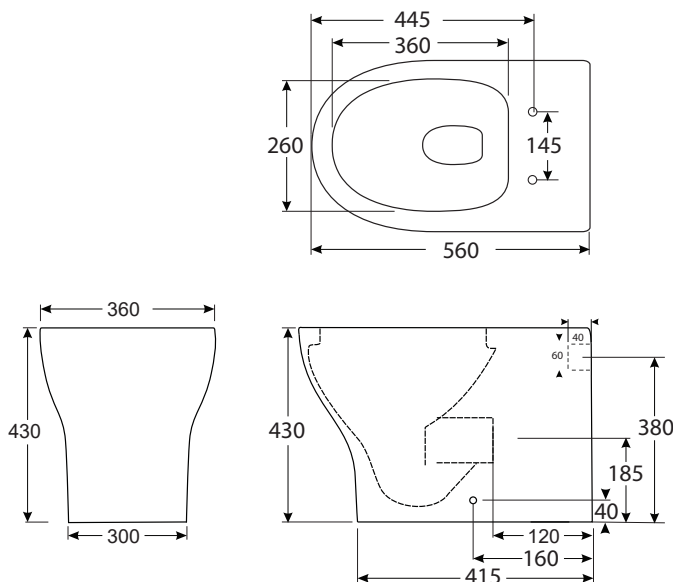

Houston Tornado back to wall pan

Features:

- Wall faced
- Raised height pan
- Nano coated anti bacterial
- Ultra thin soft close seat
- 4 star WELS 4.5/3L

Geberit Sigma8 concealed cistern

Features:

- Fits in 80mm wall cavity
- 4 Star WELS rated
- One piece blow moulded tank for a secure water tight seal
- Cisterns can be easily serviced
- Up to 15 year manufacturers warranty
- 25 year spare parts guarantee

Technical Specifications

Geberit Sigma8 concealed cistern

Houston Tornado pan

Geberit Sigma50