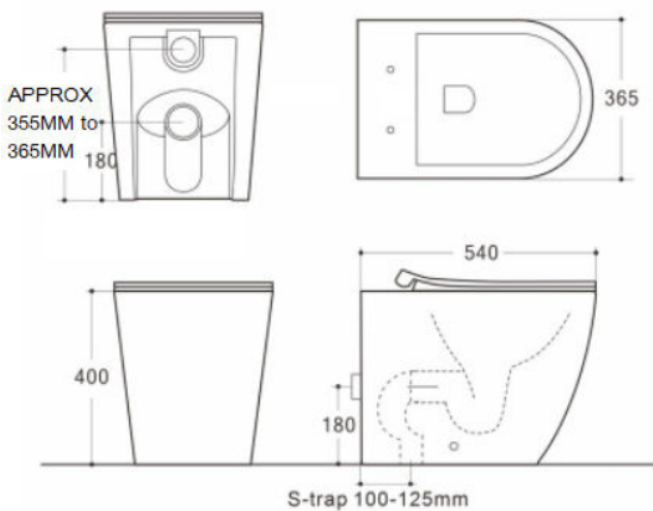

# Technical Specifications

## Haze Rimless Pan

For inlet height, have actual pan onsite