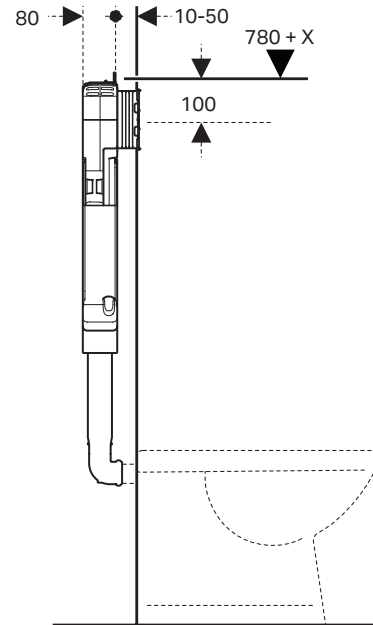

## Haze Rimless Pan

For inlet height, have actual pan onsite