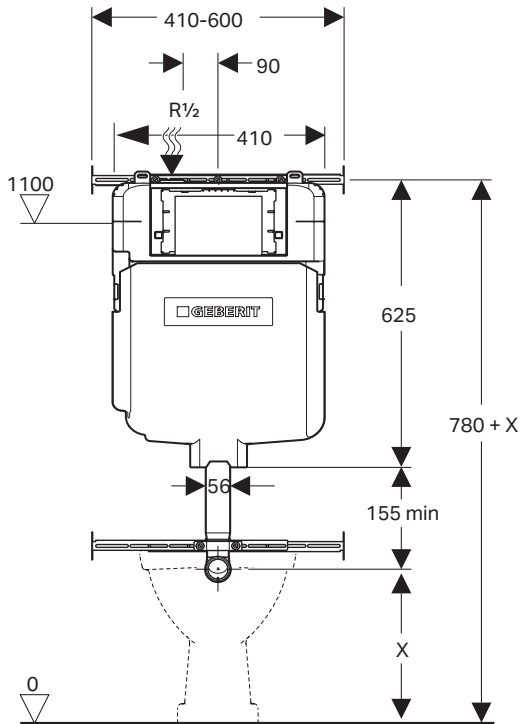

# Technical Specifications

## Haze Rimless Pan

For inlet height, have actual pan onsite