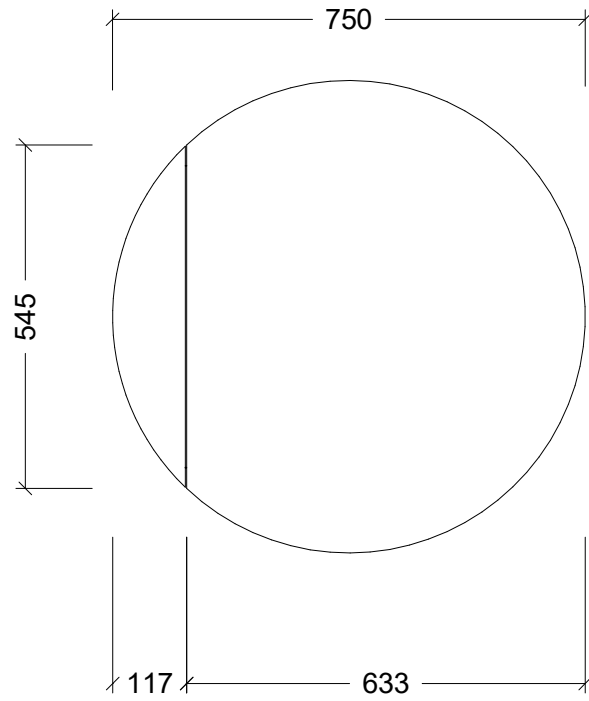

CABINET DETAILS

Range	Havana Shaver
Description	600W, Round Front
Cabinet SKU	HAV-SC-600-S-G

Timberline Bathroom Products Pty Ltd
 22 Myrtle Drive, Armidale NSW 2350
www.timberline.com.au | 02 6773 8500

PLEASE NOTE: Due to the manufacturing process of ceramic tops, size variation (+/- 3%) is to be expected. E&OE. Copyright ©

CABINET DETAILS

Range	Havana - Shaving
Description	750W, Round Front
Cabinet SKU	HAV-SC-750-S-G

CABINET DETAILS

Range	Havana - Shaver
Description	900W, Round Front
Cabinet SKU	HAV-SC-900-S-G

Timberline Bathroom Products Pty Ltd
 22 Myrtle Drive, Armidale NSW 2350
www.timberline.com.au | 02 6773 8500

PLEASE NOTE: Due to the manufacturing process of ceramic tops, size variation (+/- 3%) is to be expected. E&OE. Copyright ©