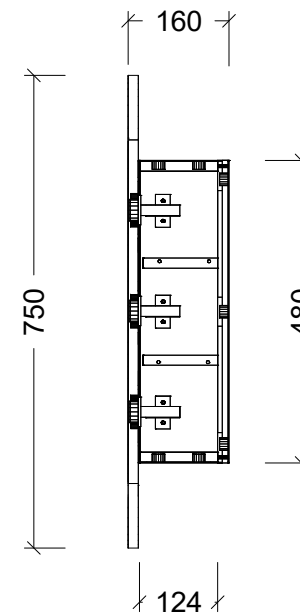

CABINET DETAILS

Range	Havana Shaver
Description	600W, Round Front
Cabinet SKU	HAV-SC-600-S-G

Timberline Bathroom Products Pty Ltd
 22 Myrtle Drive, Armidale NSW 2350
www.timberline.com.au | 02 6773 8500

PLEASE NOTE: Due to the manufacturing process of ceramic tops, size variation (+/- 3%) is to be expected. E&OE. Copyright ©

CABINET DETAILS

Range	Havana - Shaving
Description	750W, Round Front
Cabinet SKU	HAV-SC-750-S-G

CABINET DETAILS

Range	Havana - Shaver
Description	900W, Round Front
Cabinet SKU	HAV-SC-900-S-G

Timberline Bathroom Products Pty Ltd
 22 Myrtle Drive, Armidale NSW 2350
www.timberline.com.au | 02 6773 8500

PLEASE NOTE: Due to the manufacturing process of ceramic tops, size variation (+/- 3%) is to be expected. E&OE. Copyright ©