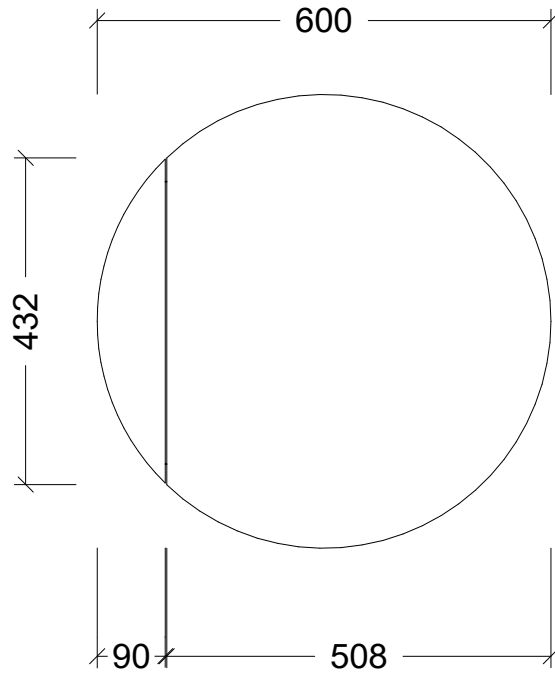

CABINET DETAILS

Range	Havana Shaver
Description	600W, Round Front
Cabinet SKU	HAV-SC-600-S-G

Timberline Bathroom Products Pty Ltd
 22 Myrtle Drive, Armidale NSW 2350
www.timberline.com.au | 02 6773 8500

PLEASE NOTE: Due to the manufacturing process of ceramic tops, size variation (+/- 3%) is to be expected. E&OE. Copyright ©

CABINET DETAILS

Range	Havana - Shaving
Description	750W, Round Front
Cabinet SKU	HAV-SC-750-S-G

PLEASE NOTE: Due to the manufacturing process of ceramic tops, size variation (+/- 3%) is to be expected. E&OE. Copyright ©