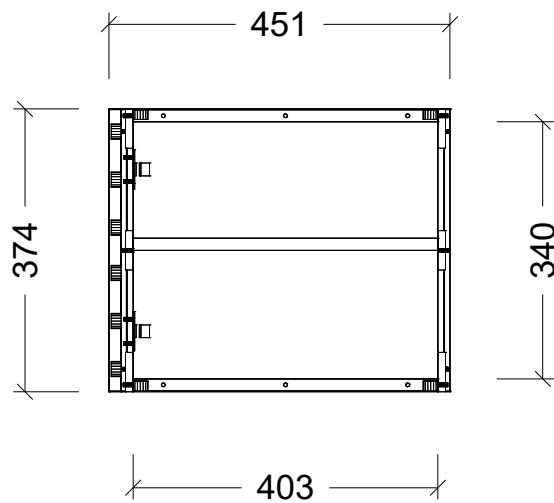

CABINET DETAILS

Range	Havana Shaver
Description	600W, Round Front
Cabinet SKU	HAV-SC-600-S-G

Timberline Bathroom Products Pty Ltd
 22 Myrtle Drive, Armidale NSW 2350
www.timberline.com.au | 02 6773 8500

PLEASE NOTE: Due to the manufacturing process of ceramic tops, size variation (+/- 3%) is to be expected. E&OE. Copyright ©

CABINET DETAILS

Range	Havana - Shaving
Description	750W, Round Front
Cabinet SKU	HAV-SC-750-S-G

CABINET DETAILS

Range	Havana - Shaver
Description	900W, Round Front
Cabinet SKU	HAV-SC-900-S-G

Timberline Bathroom Products Pty Ltd
 22 Myrtle Drive, Armidale NSW 2350
www.timberline.com.au | 02 6773 8500

PLEASE NOTE: Due to the manufacturing process of ceramic tops, size variation (+/- 3%) is to be expected. E&OE. Copyright ©