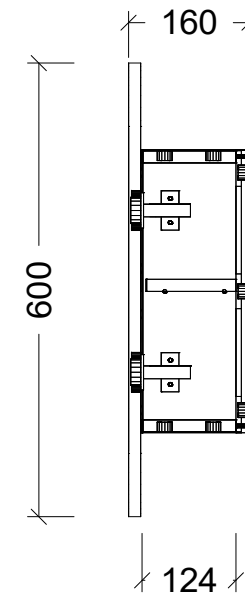

CABINET DETAILS

Range	Havana Shaver
Description	600W, Round Front
Cabinet SKU	HAV-SC-600-S-G

Timberline Bathroom Products Pty Ltd
 22 Myrtle Drive, Armidale NSW 2350
www.timberline.com.au | 02 6773 8500

PLEASE NOTE: Due to the manufacturing process of ceramic tops, size variation (+/- 3%) is to be expected. E&OE. Copyright ©

CABINET DETAILS

Range	Havana - Shaving
Description	750W, Round Front
Cabinet SKU	HAV-SC-750-S-G

CABINET DETAILS

Range	Havana - Shaver
Description	900W, Round Front
Cabinet SKU	HAV-SC-900-S-G

Timberline Bathroom Products Pty Ltd
 22 Myrtle Drive, Armidale NSW 2350
www.timberline.com.au | 02 6773 8500

PLEASE NOTE: Due to the manufacturing process of ceramic tops, size variation (+/- 3%) is to be expected. E&OE. Copyright ©