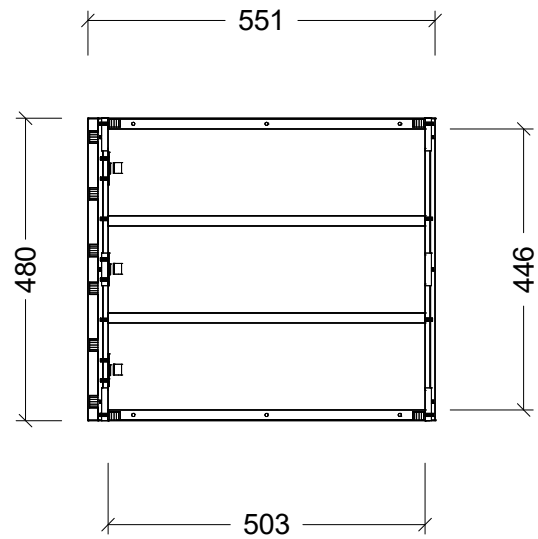

CABINET DETAILS

Range	Havana - Shaving
Description	750W, Round Front
Cabinet SKU	HAV-SC-750-S-G

Timberline Bathroom Products Pty Ltd
22 Myrtle Drive, Armidale NSW 2350
www.timberline.com.au | 02 6773 8500

PLEASE NOTE: Due to the manufacturing process of ceramic tops, size variation (+/- 3%) is to be expected. E&OE. Copyright ©