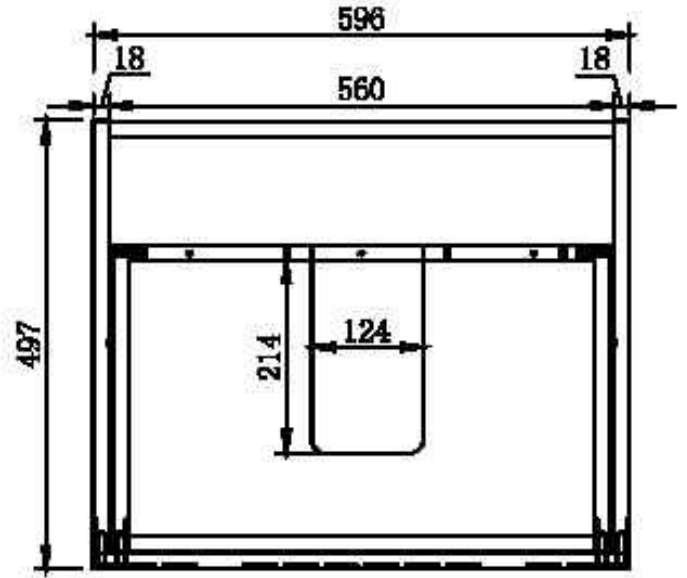

• CODE : 1636172 MODEL: HANDO DELUXE

ALLOW +/- VARIATIONS TO MEASUREMENTS TAPWARE AND TOWELS DISPLAY ONLY

HANDO DELUXE

1636172

Side View No Bowl

Aerial View No Bowl