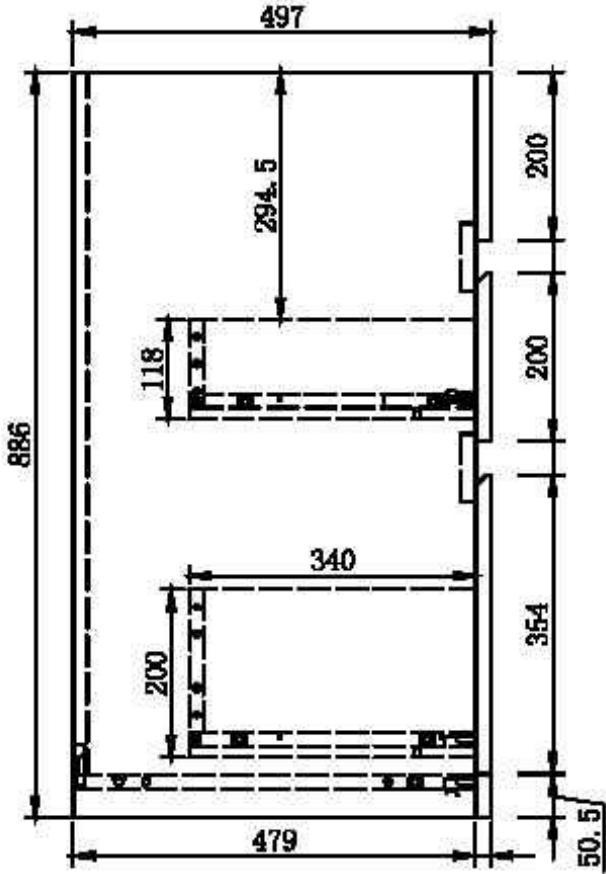

HANDO DELUXE

SOLID PVC - NO RUST
CABINET

- WHITE GLOSS, SOLID PVC CABINET
- WILL NOT RUST, EASY TO DRILL
- 45 LITRE SS304 BOWL
- BASKET WASTE INCLUDED
- 2 SOFT CLOSE DRAWERS FOR EASY ACCESS

- DUAL BYPASS FOR WM HOSE OF MIXER TAP INSTALLATION
- USE ACTUAL SINK FOR CUT OUT
- OVERALL W600 X D500 X H870MM

• CODE : 1636172 MODEL: HANDO DELUXE

ALLOW +/- VARIATIONS TO MEASUREMENTS TAPWARE AND TOWELS DISPLAY ONLY

HANDO DELUXE

1636172

Side View No Bowl

Aerial View No Bowl