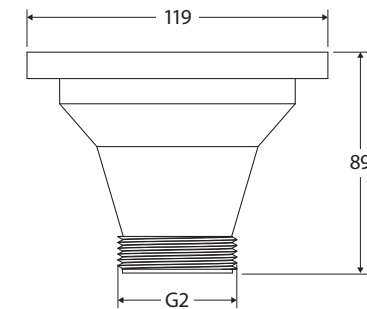

### Features

- Made from high quality 304 stainless steel
- Suits all HANA sinks, CHARLTON butler sinks and WINSTON butler sinks
- 50 mm outlet, 90 mm deep