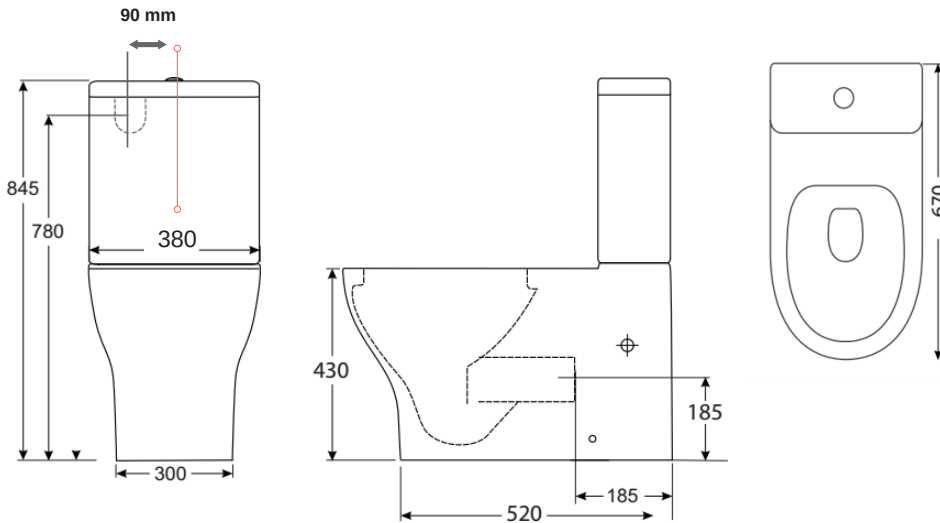

HOUSTON

1631954
MATTE BLACK BUTTON
OPTIONAL EXTRA

1645120
WHITE BUTTON
OPTIONAL EXTRA

CODE 1630103

- WALL FACED SUITE
- WHIRLPOOL FLUSHING PAN
- RAISED HEIGHT PAN 430MM
- NANO COATED ANTI BACTERIAL PAN
- THIN PROFILE SOFT CLOSE SEAT
- 4 STAR WELS 4.5/3L

- 70mm TO 160mm S TRAP SETOUT
- BACK & BTM WATER INLET
- ROUND SUPER SLIM CHROME BUTTON

FOR S TRAP OFFSETS UP TO
230MM PURCHASE CODE
1626169 VARIO BEND

- **WHIRLPOOL FLUSH** SWIRLS THE WASTE AWAY WITH MORE POWER
- **NANO COAT** IN PAN ENABLES EASIER CLEANING & GREATER ANTI BACTERIAL PROTECTION
- **RAISED HEIGHT PAN** FOR GREATER EASE OF USE